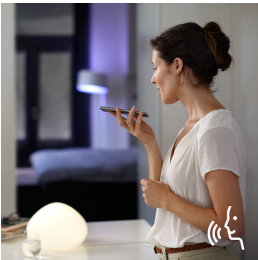

Control with your voice

Philips Hue works with Amazon Alexa, Apple HomeKit and Google Home, powered by the Google Assistant, to allow you to control your lights with your voice. Turn your lights on and off. Dim to the desired brightness for a perfect ambiance. Even recall pre-set scenes, change colours and more – all without lifting a finger.