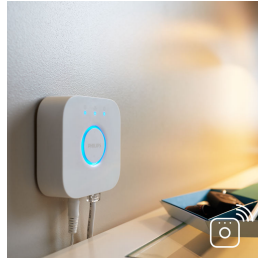

The heart of your system

The Philips Hue Bridge is all you need to set up your personal Philips Hue system. This is actually the brain of the operation that enables you to control all of your Philips Hue products via the Philips Hue app. Once you have installed the Philips Hue Bridge and downloaded the Philips Hue app on your smart device, you can set your imagination free and build your very own system!