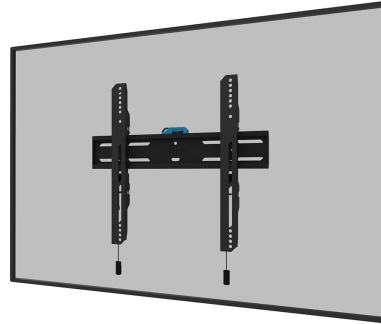

WL30S-850BL14

NEOMOUNTS TV WALL MOUNT

SPECIFICATIONS

GENERAL

Min. screen size*	32 inch
Max. screen size*	65 inch
Max. weight	60 kg (per screen)
Screens	1
VESA minimum	100x100 mm
VESA maximum	400x400 mm
Distance to wall	3,3 cm

Neomounts

Neomounts

Neomounts WL30S-850BL14 fixed wall mount for 32-65" screens - Black

The Neomounts WL30S-850BL14 is a fixed wall mount for flat screens up to 65" with a maximum weight capacity of 60 kg. Height and level adjustment is available for the perfect installation.

The WL30S-850BL14 has a depth of 3,3 cm and is suitable for screens that meet VESA hole pattern 100x100 to 400x400mm. It is possible to lock the wall mount using the included anti-theft screw or a padlock (not included).

The mount features a nifty magnetic pull & release system, that allows you to attach the TV in a wink of an eye and secure the TV in safe and solid manner. Afterwards, the pull & release straps can be easily hidden behind the screen by clicking the magnet to the mount. A separate spirit level tool is included with the wall mount, as well as a fixing template, to ensure easy installation of the mount.