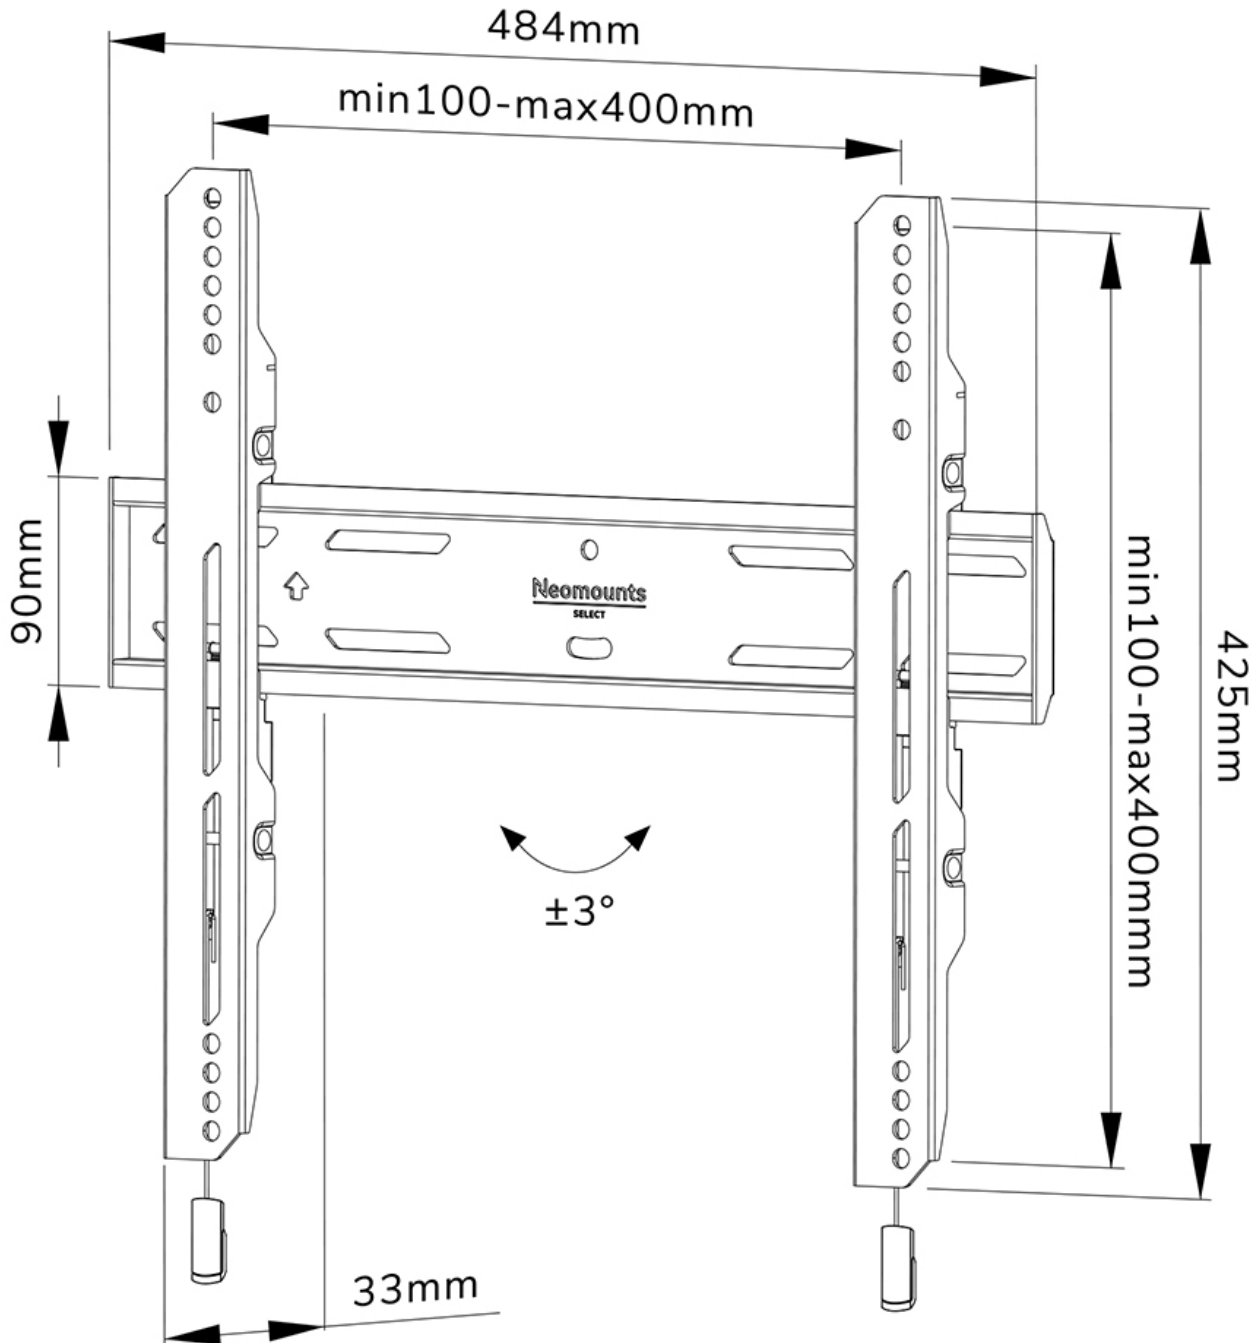

WL30S-850BL14

NEOMOUNTS TV WALL MOUNT

Neomounts