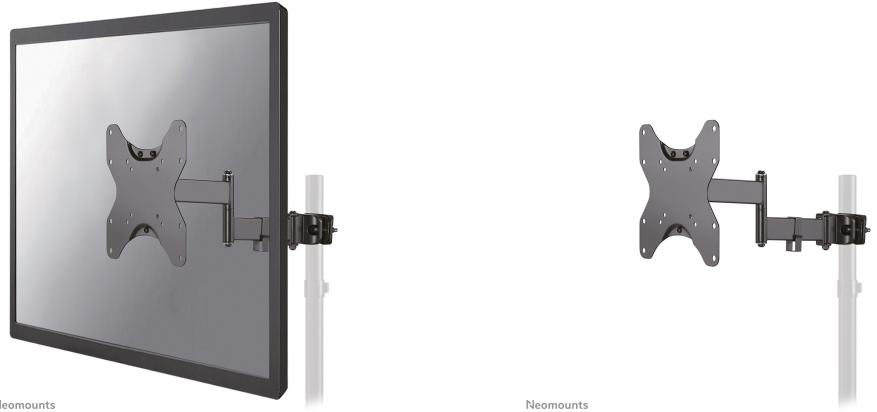

FL40-450BL12

NEOMOUNTS TV POLE MOUNT

SPECIFICATIONS

GENERAL

Min. screen size*	23 inch
Max. screen size*	42 inch
Min. weight	0 kg (per screen)
Max. weight	25 kg (per screen)
Screens	1
VESA minimum	75x75 mm
VESA maximum	200x200 mm
Distance to wall	7,6-32,2 cm

FUNCTIONALITY

Type	Full motion Tilt Rotate Swivel
Depth adjustment	7,6-32,2 cm
Tilt (degrees)	+10°, -15°
Swivel (degrees)	180°
Height	22,6 cm
Width	22,6 cm
Depth	41,4 cm

INFORMATION

Color	Black
Main material	Steel
Warranty	5 year
EAN code	8717371449025

Neomounts FL40-450BL12 full motion TV pole mount (Ø28-50 mm) for 23-42" screens - Black

The Neomounts FL40-450BL12 is a full motion pole mount for flat screens up to 42" with a maximum weight capacity of 25 kg. The versatile tilt (25°) and swivel (180°) technology allows you to create the optimum viewing angle. The mount can be levelled for the perfect installation.

The FL40-450BL12 has a depth of 7,6-32,2 cm and is suitable for screens that meet VESA hole pattern 75x75 to 200x200 mm. The mount is equipped with a cable management system to secure and route any loose cables.