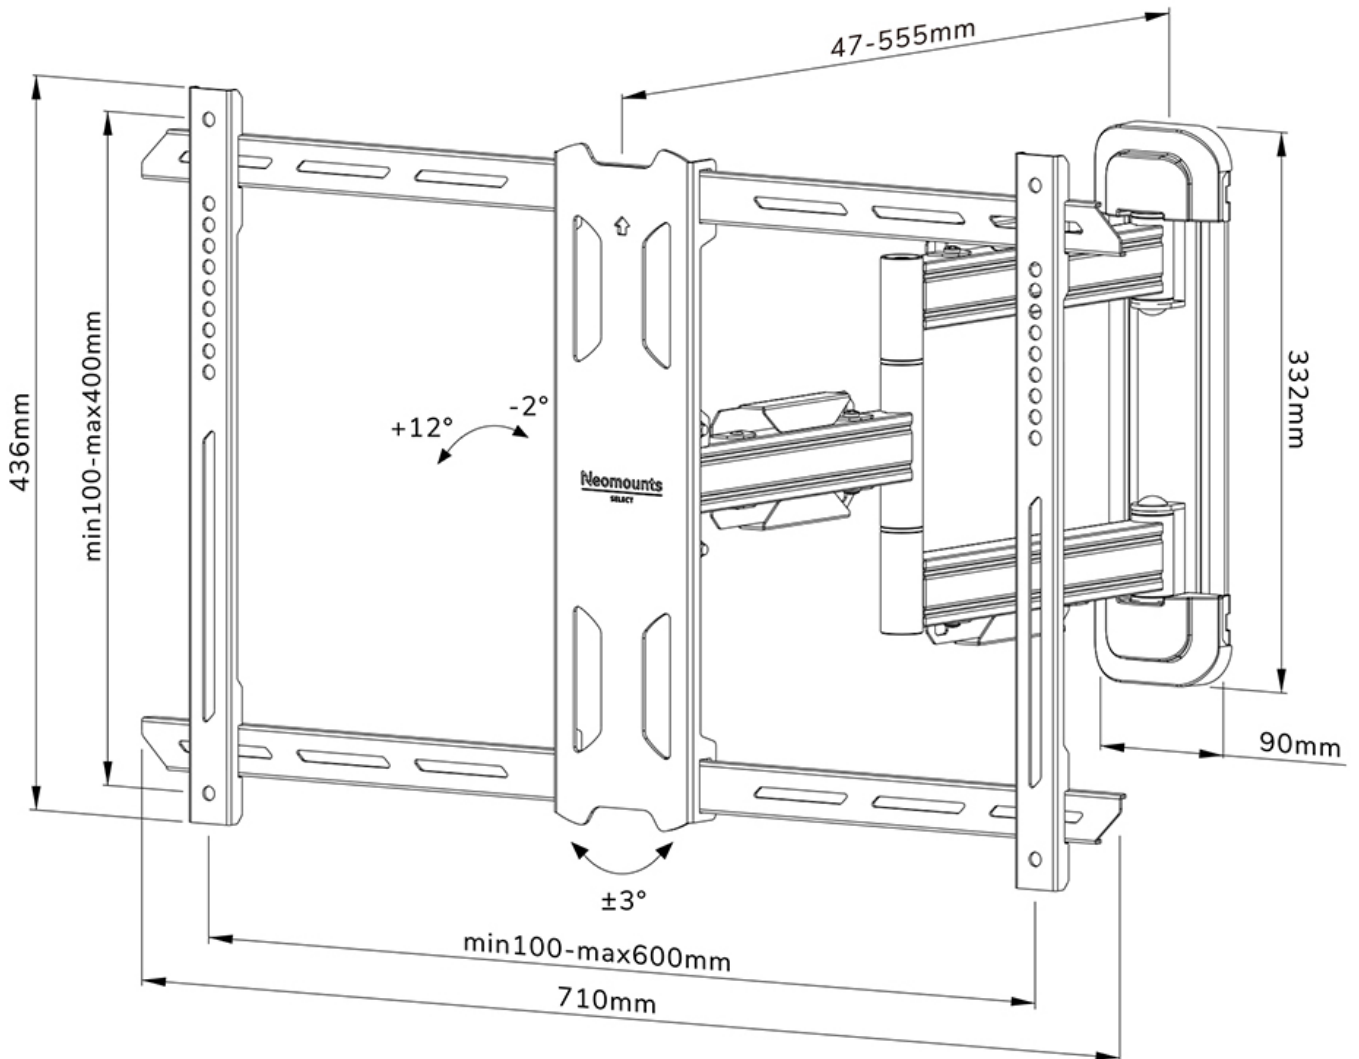

WL40S-850BL16

NEOMOUNTS TV WALL MOUNT

Neomounts