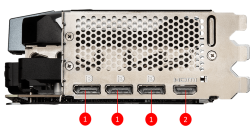

SPECIFICATIONS

Graphics Processing Unit	NVIDIA® GeForce RTX™ 4080 16GB
Interface	PCI Express® Gen 4
Core Clocks	TBD
CUDA® CORES	9728 Units
Memory Speed	22.4 Gbps
Memory	16GB GDDR6X
Memory Bus	256-bit
Output	DisplayPort x 3 (v1.4a) HDMI™ x 1 (Supports 4K@120Hz HDR, 8K@60Hz HDR, and Variable Refresh Rate as specified in HDMI 2.1a)
HDCP Support	Y
Power consumption	TBD
Power connectors	16pin x 1
Recommended PSU	750W
Card Dimension (mm)	322 x 136 x 63mm
Weight (Card / Package)	1595g / 2200g
DirectX Version Support	12 Ultimate
OpenGL Version Support	4.6
Maximum Displays	4
G-SYNC® technology	Y
Digital Maximum Resolution	7680 x 4320

CONNECTIONS

1. DisplayPort
2. HDMI

FEATURES

Triple Fan

Three fans and a huge heatsink ensure a cool and quiet experience for you.

TORX FAN 4.0

A masterpiece of teamwork, fan blades work in pairs to create unprecedented levels of focused air pressure.

Core Pipe

Precision-machined heat pipes ensure max contact and spread heat along the full length of the heatsink.

Airflow Control

Don't sweat it, Airflow Control guides the air to exactly where it needs to be for maximum cooling.

Metal Backplate

Thermal pads under the sturdy metal backplate provide additional cooling while the flow-through ventilation reduces trapped heat.

Copper Baseplate

A solid nickel-plated copper baseplate transfers heat from the GPU to all heat pipes for better cooling.