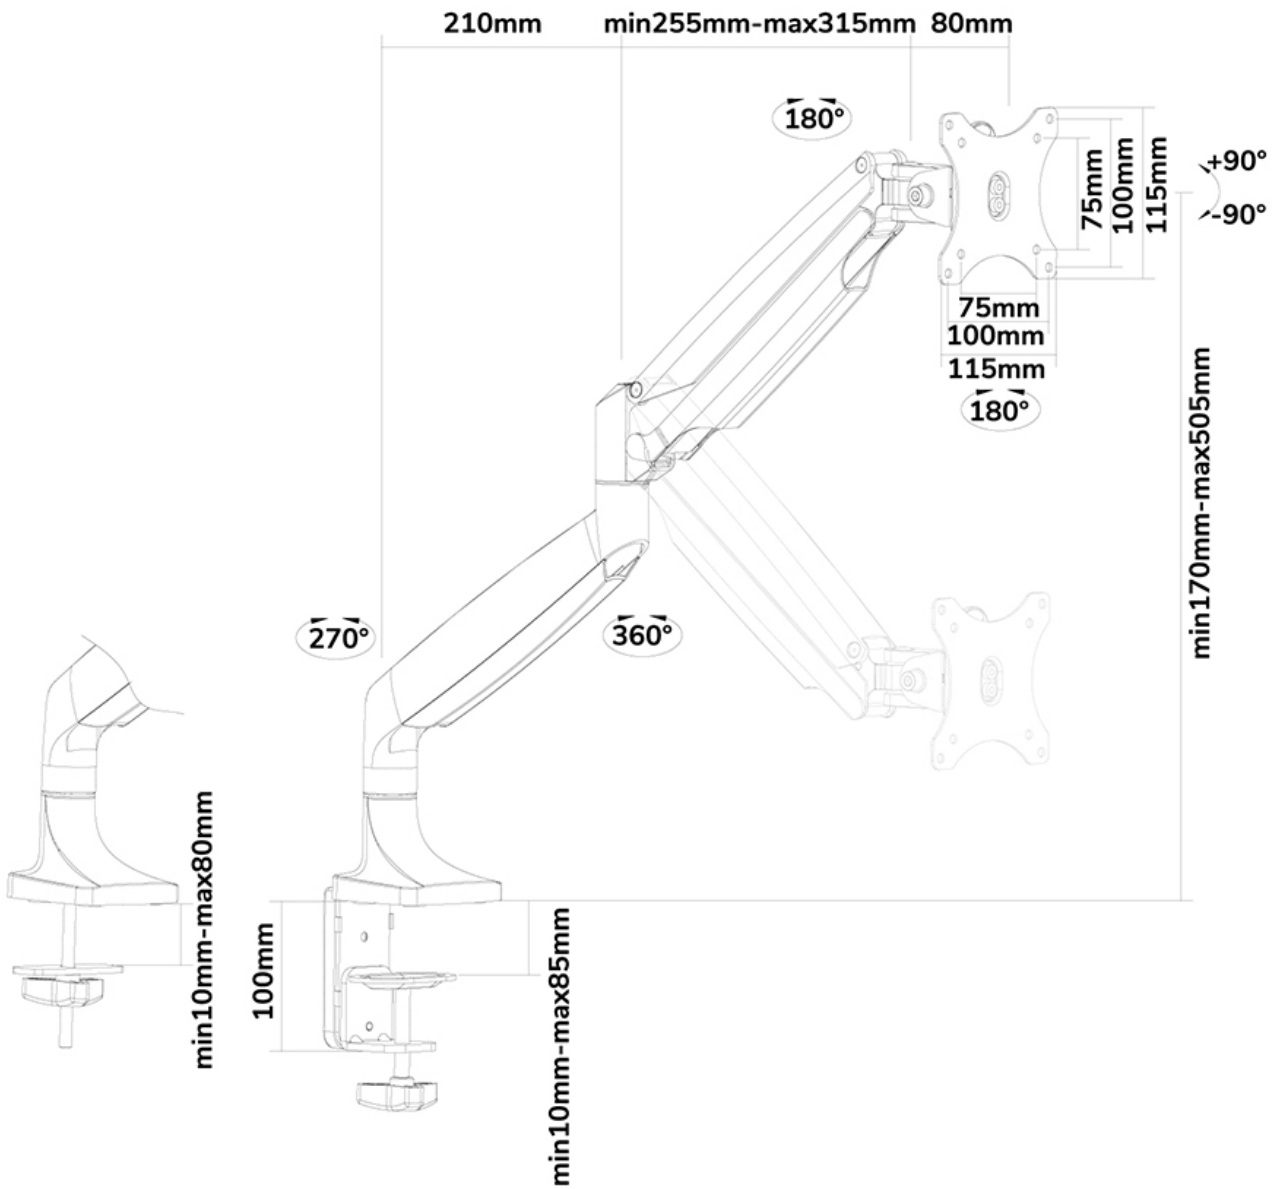

NM-D750BLACK

NEOMOUNTS MONITOR ARM DESK MOUNT

Neomounts