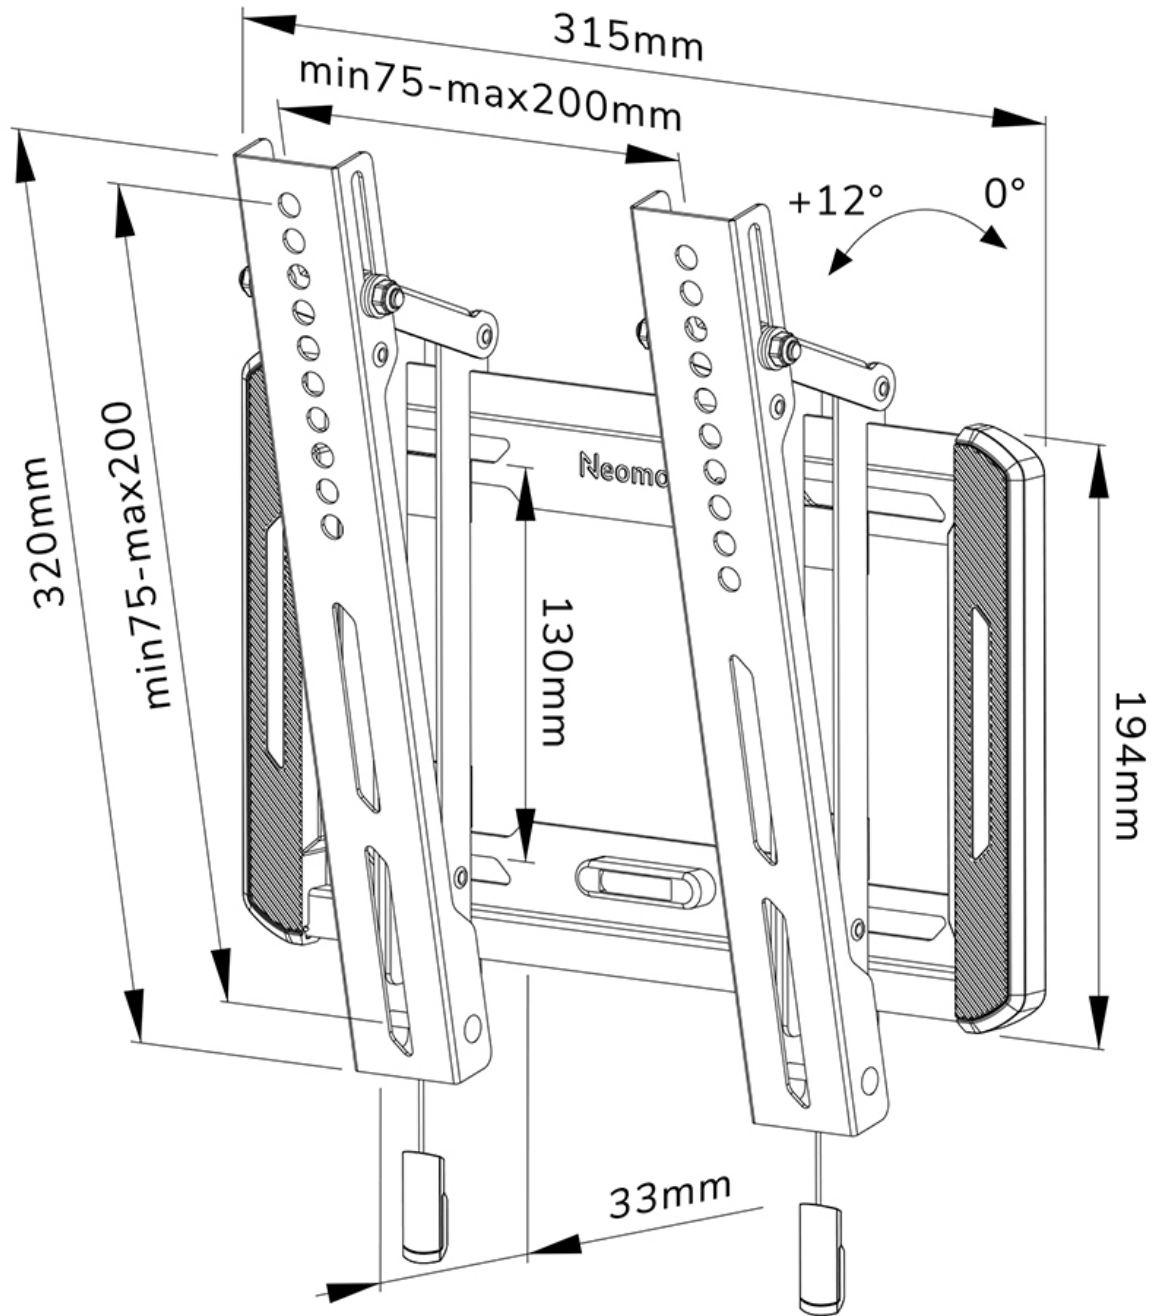

WL35-550BL12

NEOMOUNTS TV WALL MOUNT

Neomounts