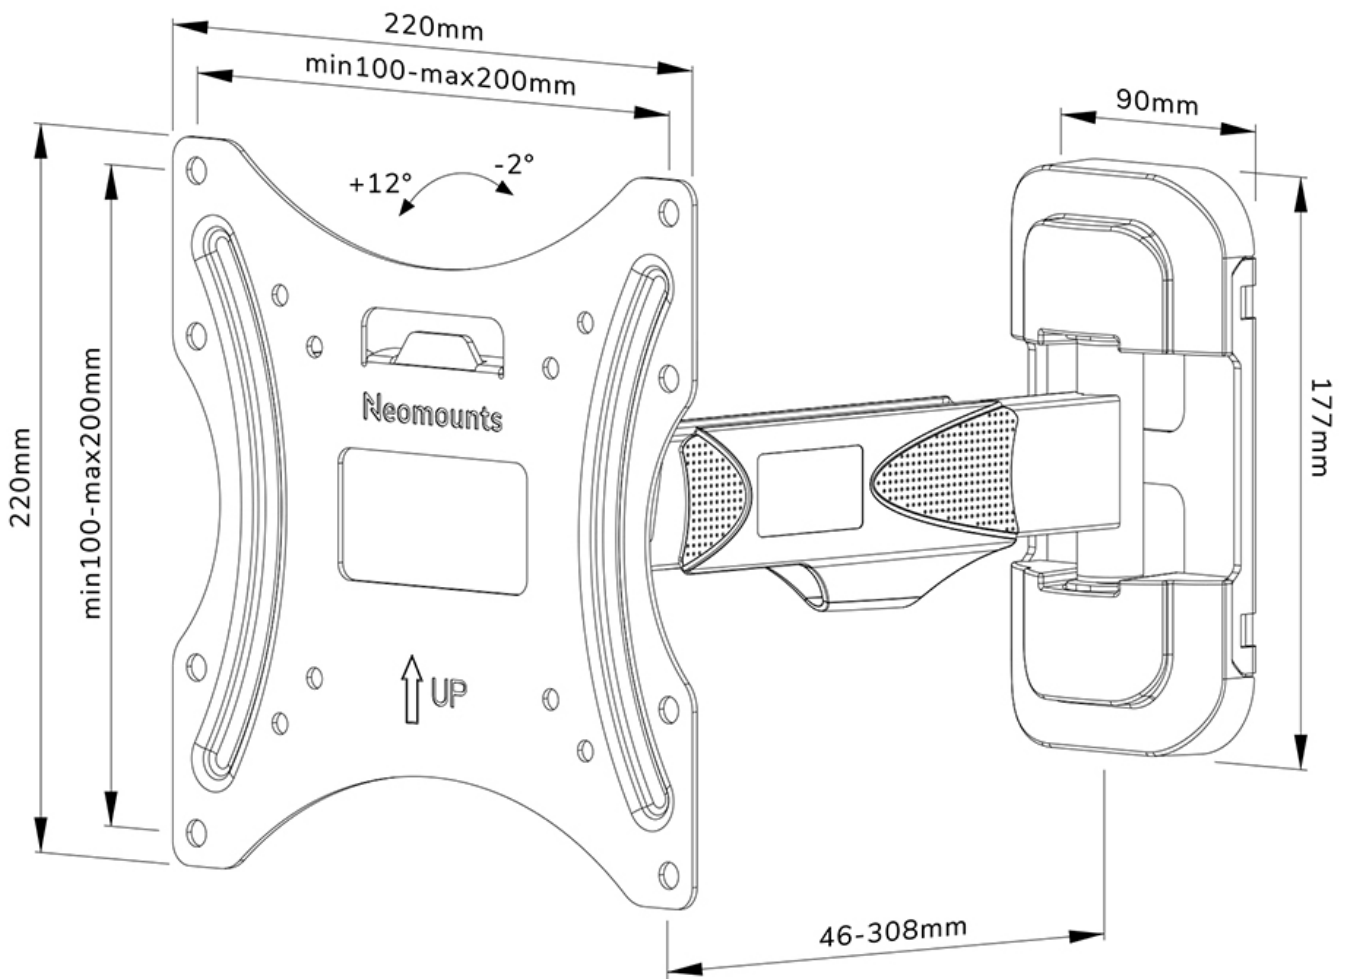

WL40-540BL12

NEOMOUNTS TV WALL MOUNT

Neomounts