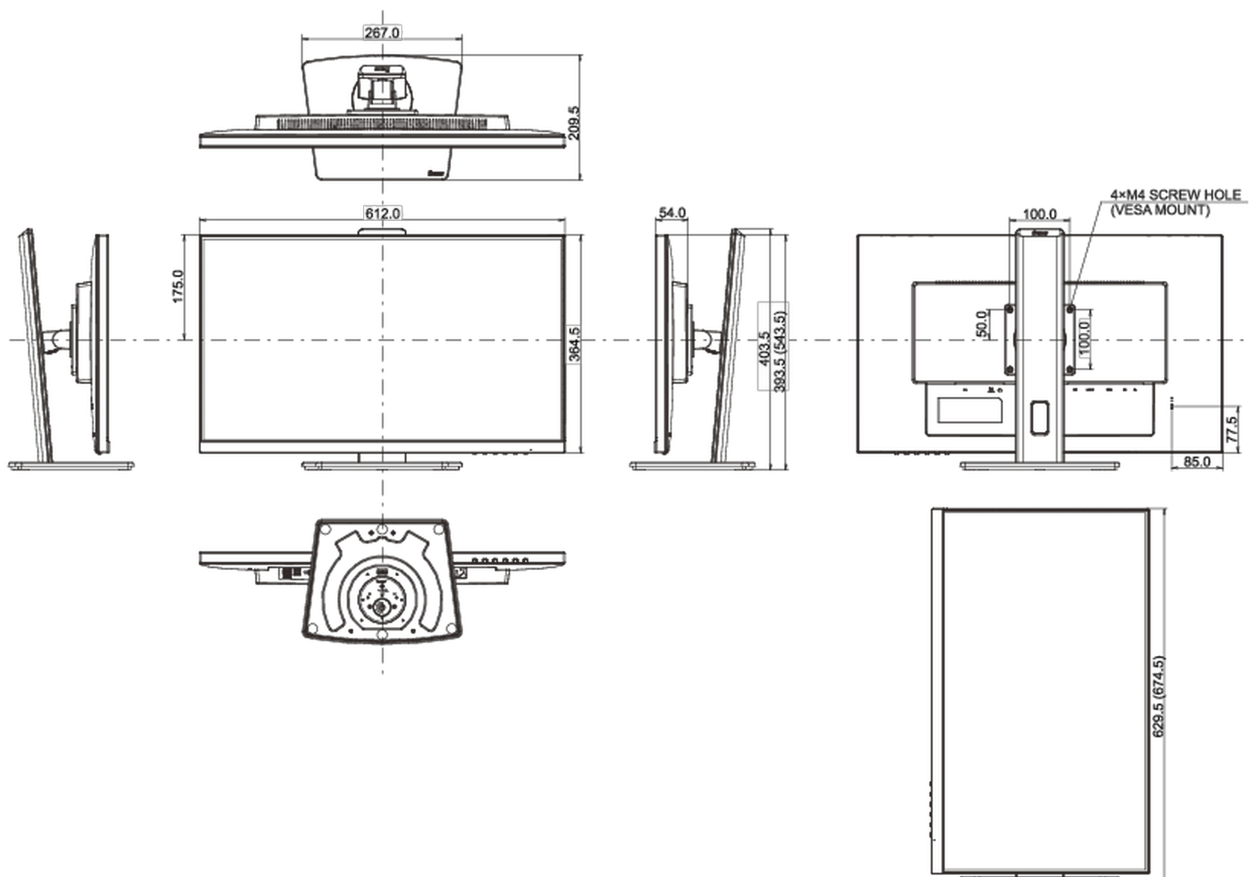

04 MECHANICAL

Display position adjustments	height, pivot (rotation), swivel, tilt
Height adjustment	150mm
Rotation (PIVOT function)	90°
Swivel stand	90°; 45° left; 45° right
Tilt angle	23° up; 5° down
VESA mounting	100 x 100mm
Cable management system	yes

05 ACCESSORIES INCLUDED

Cables	power, USB, HDMI
Other	quick start guide, safety guide

06 POWER MANAGEMENT

Power supply unit	internal
Power supply	AC 100 - 240V, 50/60Hz
Power usage	17.5W typical, 0.5W stand by, 0.3W off mode

08 DIMENSIONS / WEIGHT

Product dimensions W x H x D	612 x 393.5 (543.5) x 209.5mm
Box dimensions W x H x D	693 x 170 x 440mm
Weight (without box)	6.3kg
Weight (with box)	7.2kg
EAN code	4948570121298

All trademarks and registered trademarks acknowledged. E & O E. Specification subject to change without notice. All LCD's comply with ISO-9241-307:2008 in connection with pixel defects.