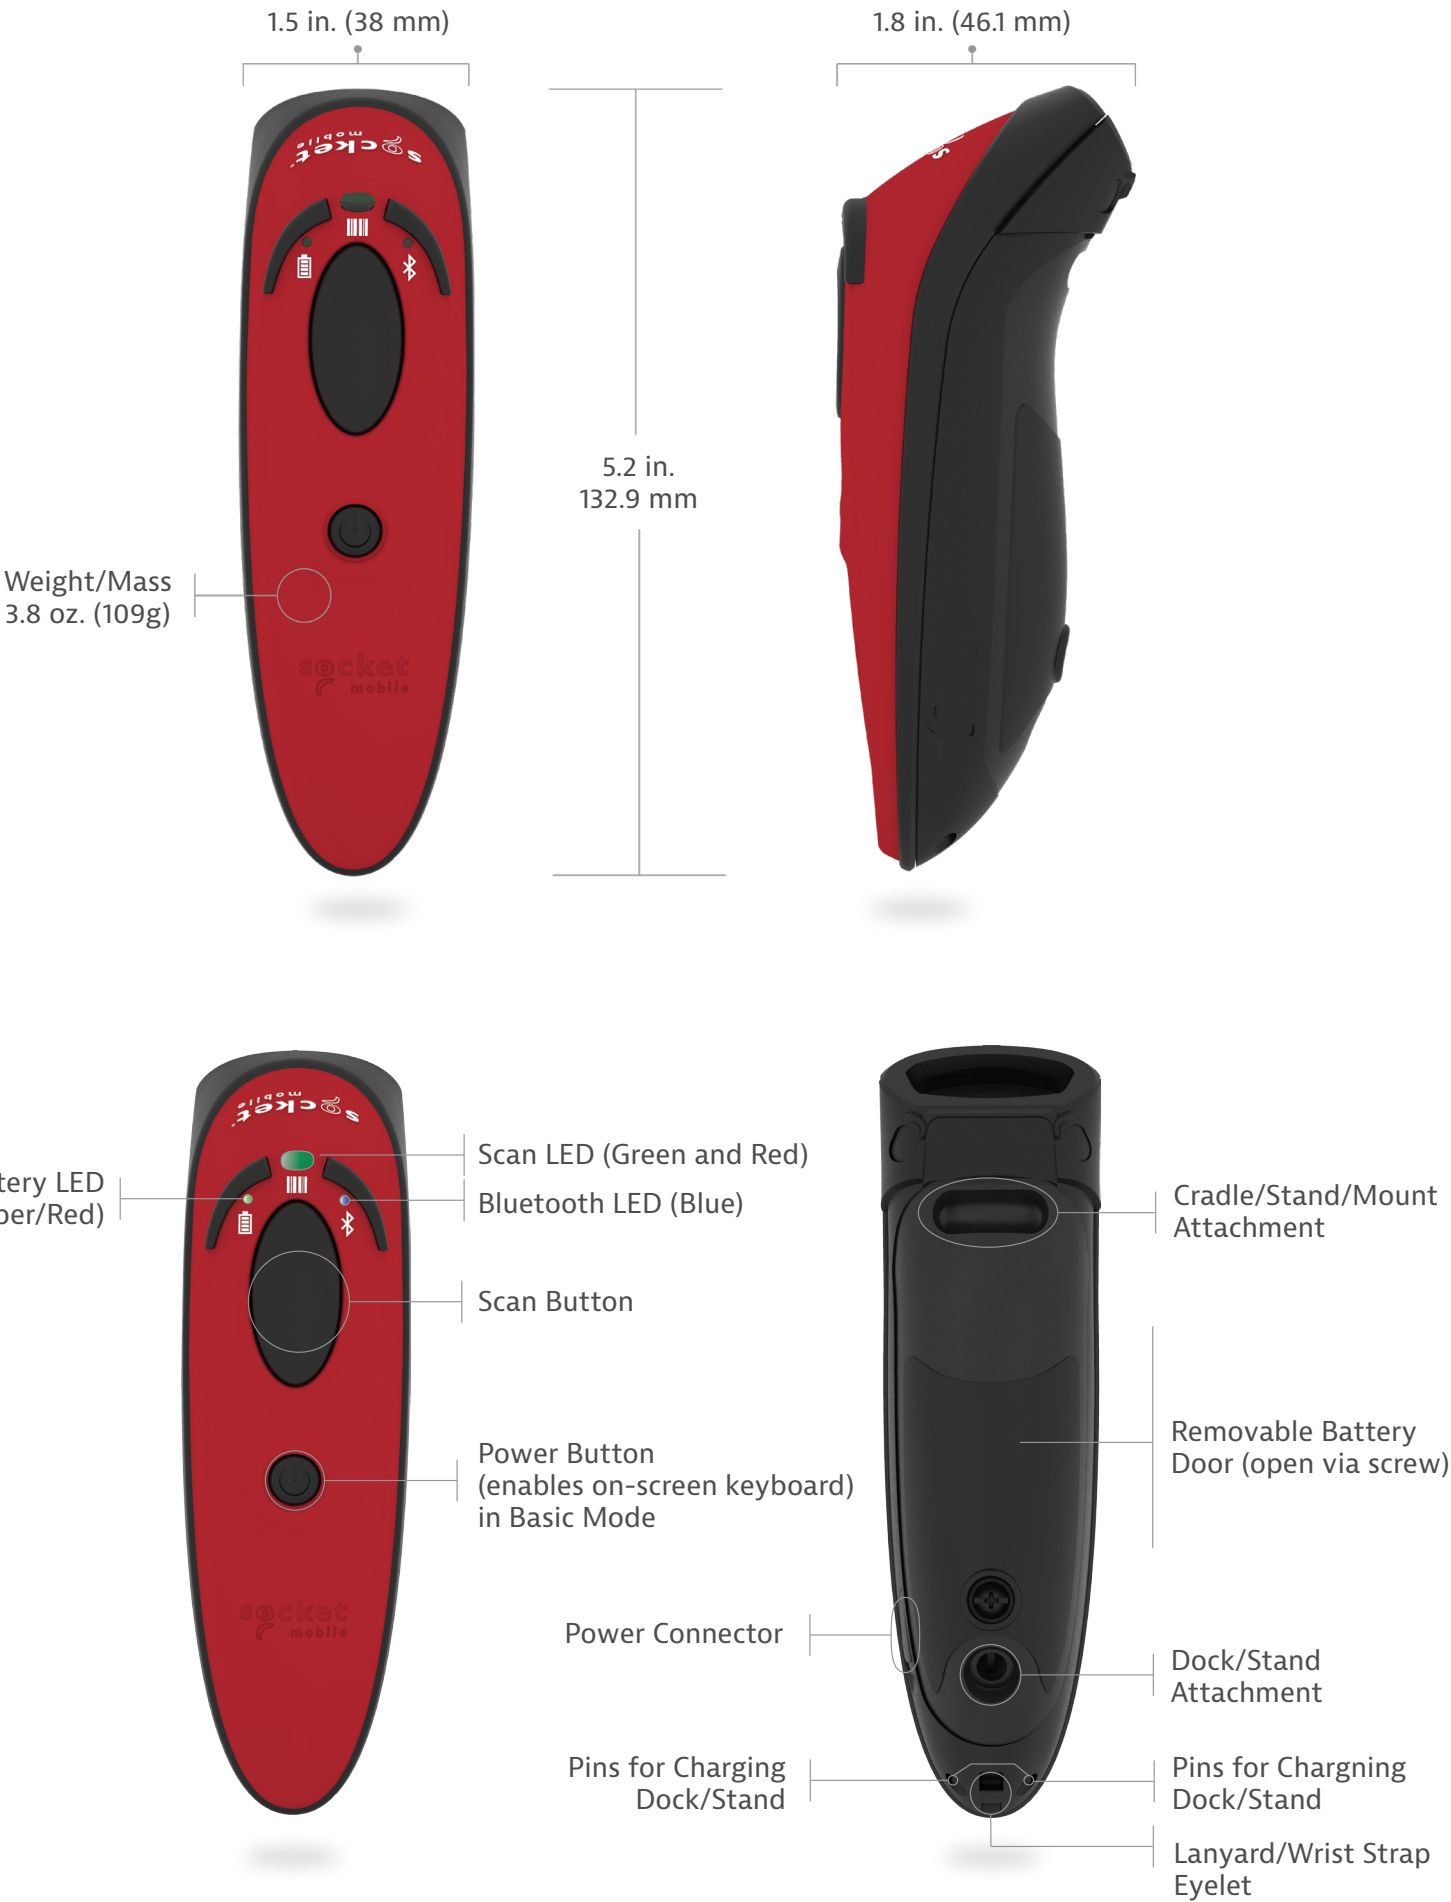

2D/1D Imager
Barcode Scanner

DuraScan® D720

Linear Barcode Plus QR Code Scanner

The D720 is a linear barcode & QR Code 1D/2D barcode scanner, able to read 1D and 2D barcodes on paper and screen. The D720 was built for mobility and durability. It is IP54 rated for dust and water, comes with a field-replaceable battery, and withstands multiple drops. Also great for warehousing and manufacturing applications due to the scanning versatility. It is lightweight, ergonomic designed and has a long-lasting battery. The scanner is exceptionally easy to use, with intuitive notifications for battery level, Bluetooth connection, and scanning status. Perfect for inventory, order entry, field service, and other mobile business applications.

PHYSICAL CHARACTERISTICS

SINGLE PACKAGE INCLUDES

(1) DuraScan D720, Barcode Scanner and Rechargeable Battery (pre-installed)

- (1) Charging Cable
- (1) Wrist Strap
- (1) Get Started insert

The D720 is available in 4 colors: