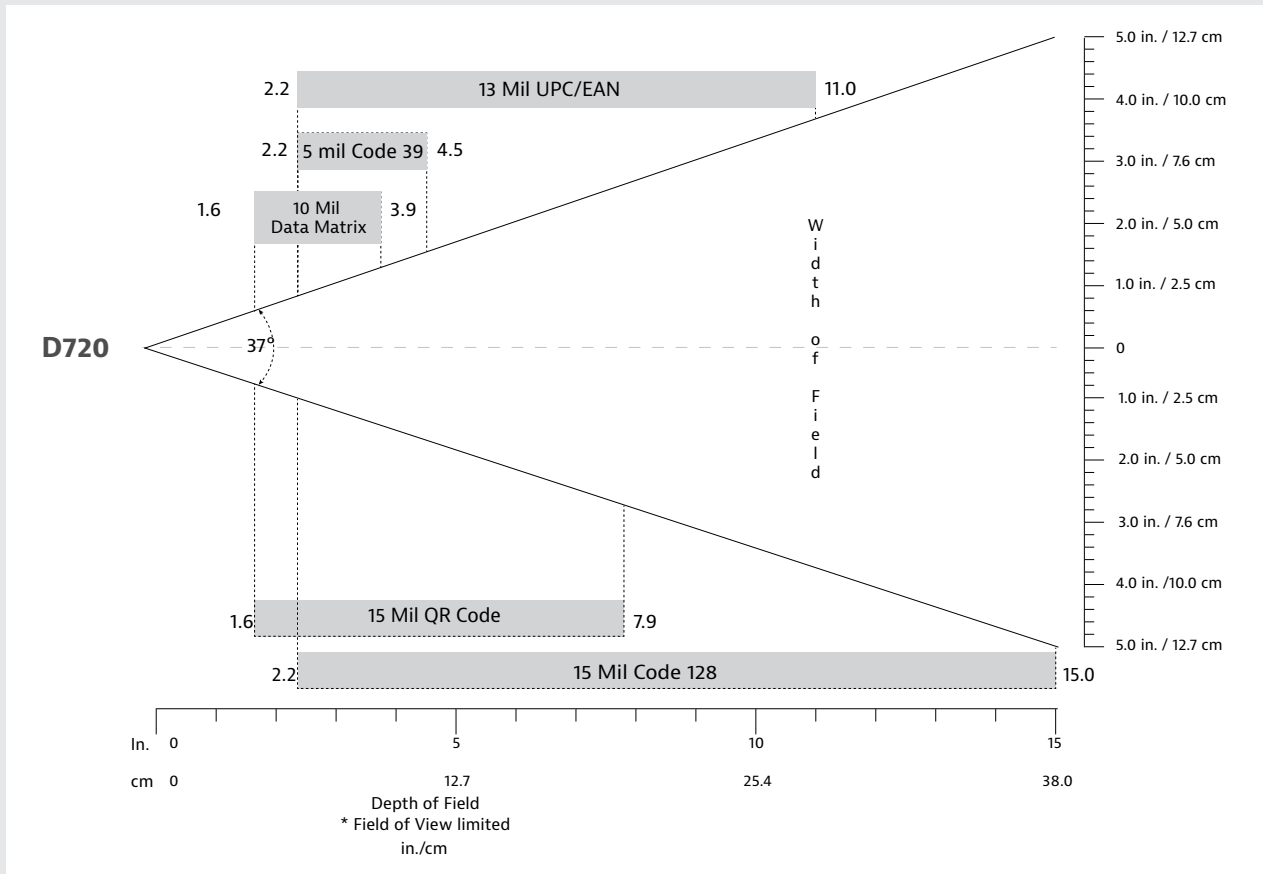

Supported Barcode Symbologies: **1D Symbologies:** Chinese 2 of 5, Codabar, Code 11, Code 16K, Code 39, Code 93, Code 128, Discrete 2 of 5, EAN-13, EAN-8, GS1 Databar, Industrial 2 of 5, Interleaved 2 of 5, Matrix 2 of 5, MSI Plessey, UPC A, UPC E1, Standard 2 of 5, UK Plessey

2D Symbologies: Aztec, Data Matrix, Han Xin, Micro PDF417, Micro QR Code, PDF417, QR Code

Scan Angle: 44.5° (Horizontal) - 33.5° (Vertical)

Sensor Resolution: 1280 horizontal x 960 vertical pixels

Print Contrast: Down to 25%

Reading Distance: 3.0 to 49.5 cm (1.2 to 19.5 in.) Depends on barcode size, symbology, label media

Decode Ranges

	Near	Far
5 mil Code 39	2.2 in/5.5 cm	4.5 in/11.5 cm
10 mil DataMatrix	1.6 in/4.0 cm	3.9 inc/10.0 cm
13 Mil UPC/EAN	2.2 in/5.5 cm	11.0 in/28.0 cm
15 Mil Code 128	2.2 in/5.5 cm	15.0 in/38.0 cm
15 mil QR Code	1.6 in/4.0 cm	7.9 inc/20.0 cm