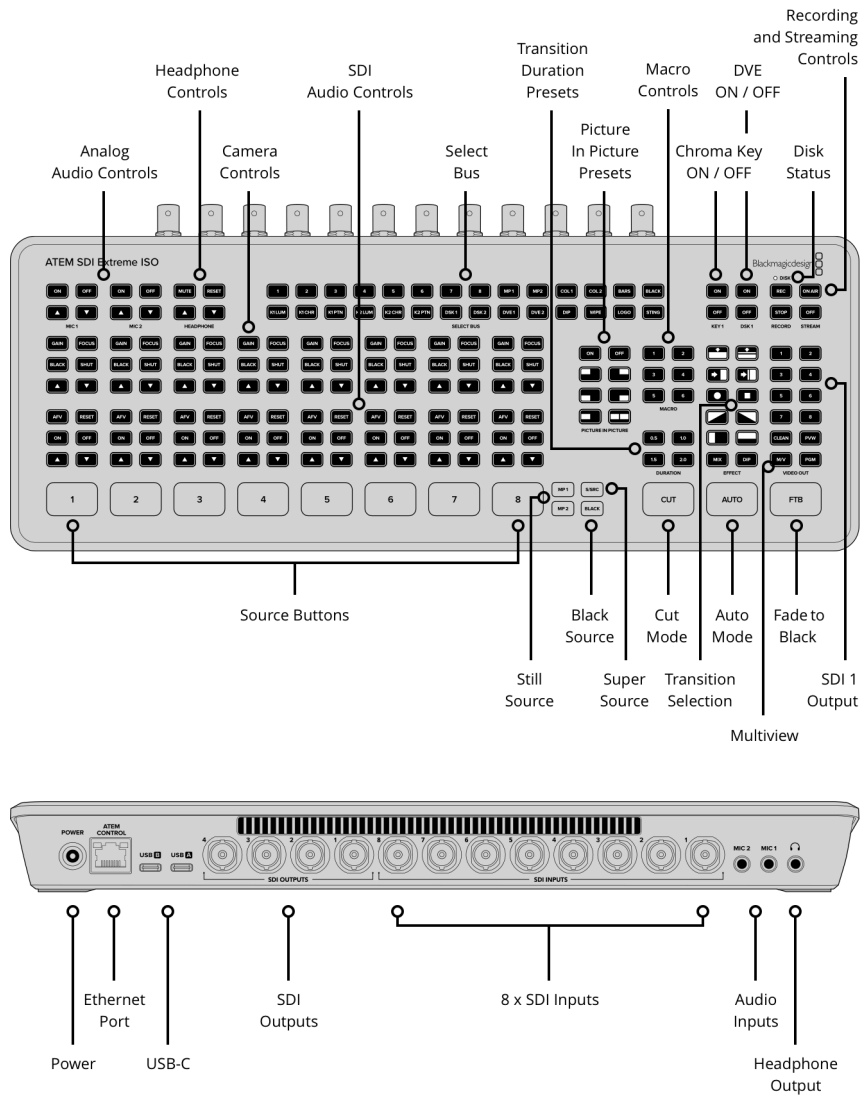

Standards

HD Video Input Standards

720p50, 720p59.94, 720p60
1080p23.98, 1080p24, 1080p25,
1080p29.97, 1080p30, 1080p50,
1080p59.94, 1080p60
1080i50, 1080i59.94, 1080i60

HD Video Output Standards

1080p23.98, 1080p24, 1080p25,
1080p29.97, 1080p30, 1080p50,
1080p59.94, 1080p60

Video Streaming Standards

1080p23.98, 1080p24, 1080p25,
1080p29.97, 1080p30, 1080p50,
1080p59.94, 1080p60

Ultra HD Video Standards

None

Video Sampling

4:2:2 YUV

Color Precision

10-bit

Color Space

Rec 709

Colorspace Conversion

Hardware based real time.