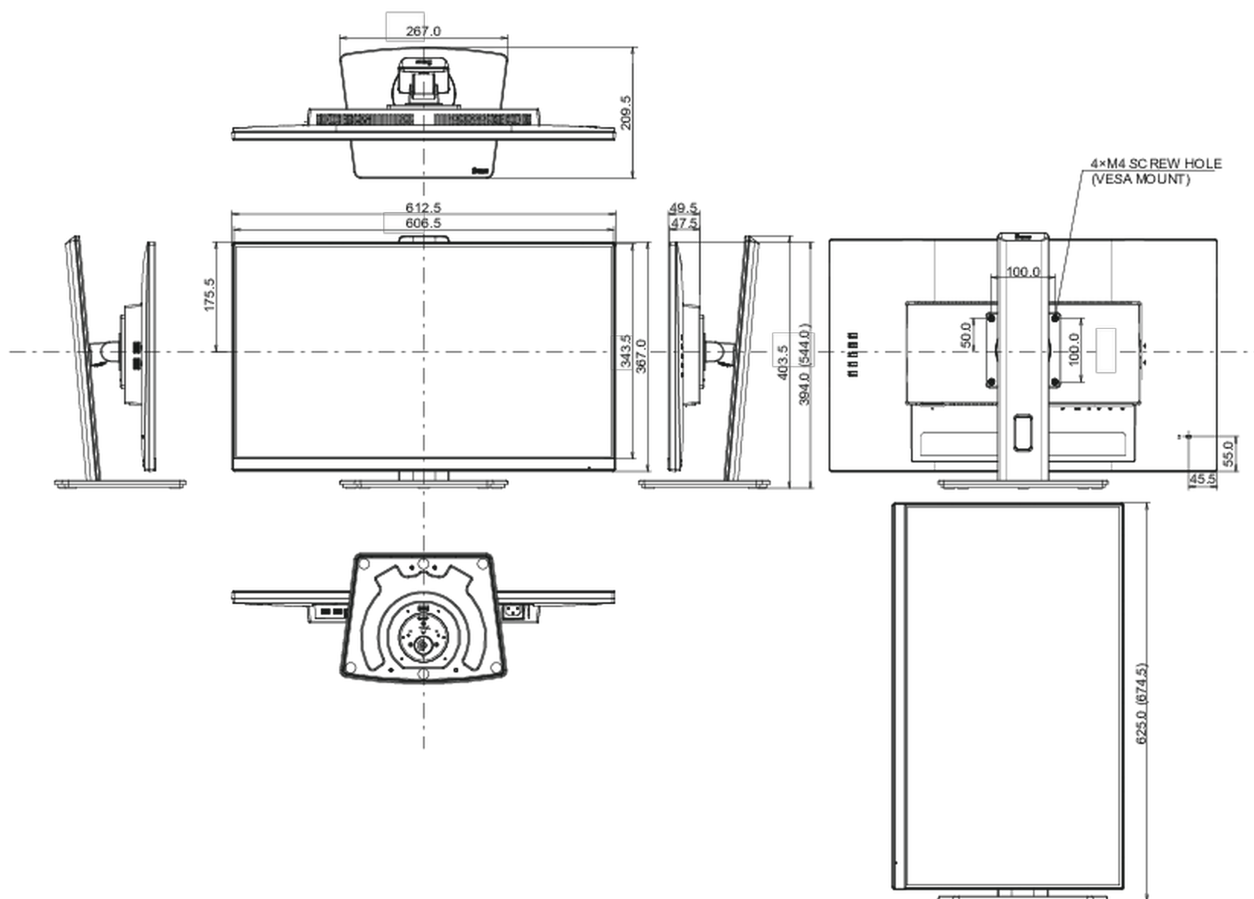

Cable management system

yes

05 ACCESSORIES INCLUDED

Cables

power, USB, HDMI, DP

Other

quick start guide, safety guide

06 POWER MANAGEMENT

Power supply unit

internal

Power supply

AC 100 - 240V, 50/60Hz

Power usage

17W typical, 0.5W stand by, 0.3W off mode

07 SUSTAINABILITY

Regulations

TCO Certified, CE, TÜV-Bauart, EAC, VCCI-B, PSE, RoHS support, ErP, WEEE, REACH, UKCA

Energy efficiency class (Regulation (EU) 2017/1369)

E

REACH SVHC

above 0.1%: Lead

08 DIMENSIONS / WEIGHT

Product dimensions W x H x D

612.5 x 394 (544) x 209.5mm

Box dimensions W x H x D

690 x 455 x 168mm

Weight (without box)

5.7kg

EAN code

4948570122592