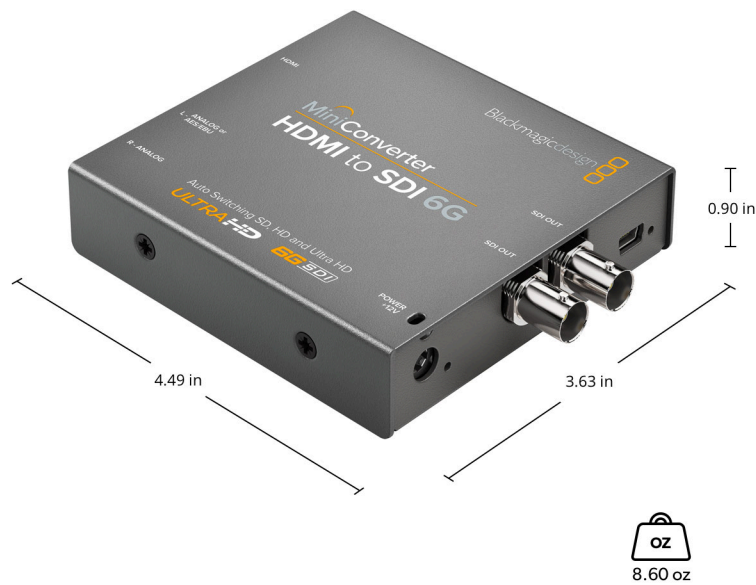

Power Requirements

Power Supply

+12V universal power supply included with international socket adapters for all countries. Cable tie point.

Power Consumption

4.44 Watts

Operational Voltage Range

12 - 18V DC

Physical Specifications

Environmental Specifications

Operating Temperature

0° to 40° C (32° to 104° F)

Storage Temperature

-20° to 45° C (-4° to 113° F)

Relative Humidity

0% to 90% non-condensing

What's Included

Mini Converter HDMI to SDI 6G

12V universal power supply with international socket adapters

---

Warranty

3 Year Limited Manufacturer's Warranty.