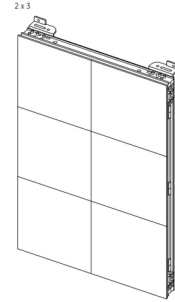

Display		Power	
Pixel pitch *	10.78 x 10.78 mm	Power consumption (max)	600 W
Display brightness *	7000 cd/m ²	AC input voltage	100 - 240 V
Display number of colours	281 trillion colours	AC input frequency	50 - 60 Hz
Contrast ratio (typical)	7000:1	Operational conditions	
Viewing angle, horizontal	160°	Operating temperature (T-T)	-40 - 55 °C
Viewing angle, vertical	107°	Storage temperature (T-T)	5 - 95 °C
Panel life	100000 h	Operating relative humidity (H-H)	-40 - 55%
Design		Storage relative humidity (H-H)	5 - 95%
Placement supported *	Outdoor	Sustainability	
Number of modules included	6	Sustainability compliance	✓
Number of modules (horizontal)	2	Sustainability certificates	CE
Number of modules (vertical)	3	Weight & dimensions	
Wall mountable	✓	Width	689.9 mm
Front maintenance	✓	Depth	92.9 mm
Rear maintenance	✓	Height	1035.4 mm
International Protection (IP) code	IP66	Weight	23.2 kg
Product colour	Aluminium, Black	Packaging data	
Panel material	Aluminium	Package width	278 mm
Power		Package depth	1206 mm
Power consumption (typical) *	200 W	Package height	864 mm
		Package weight	30.3 kg