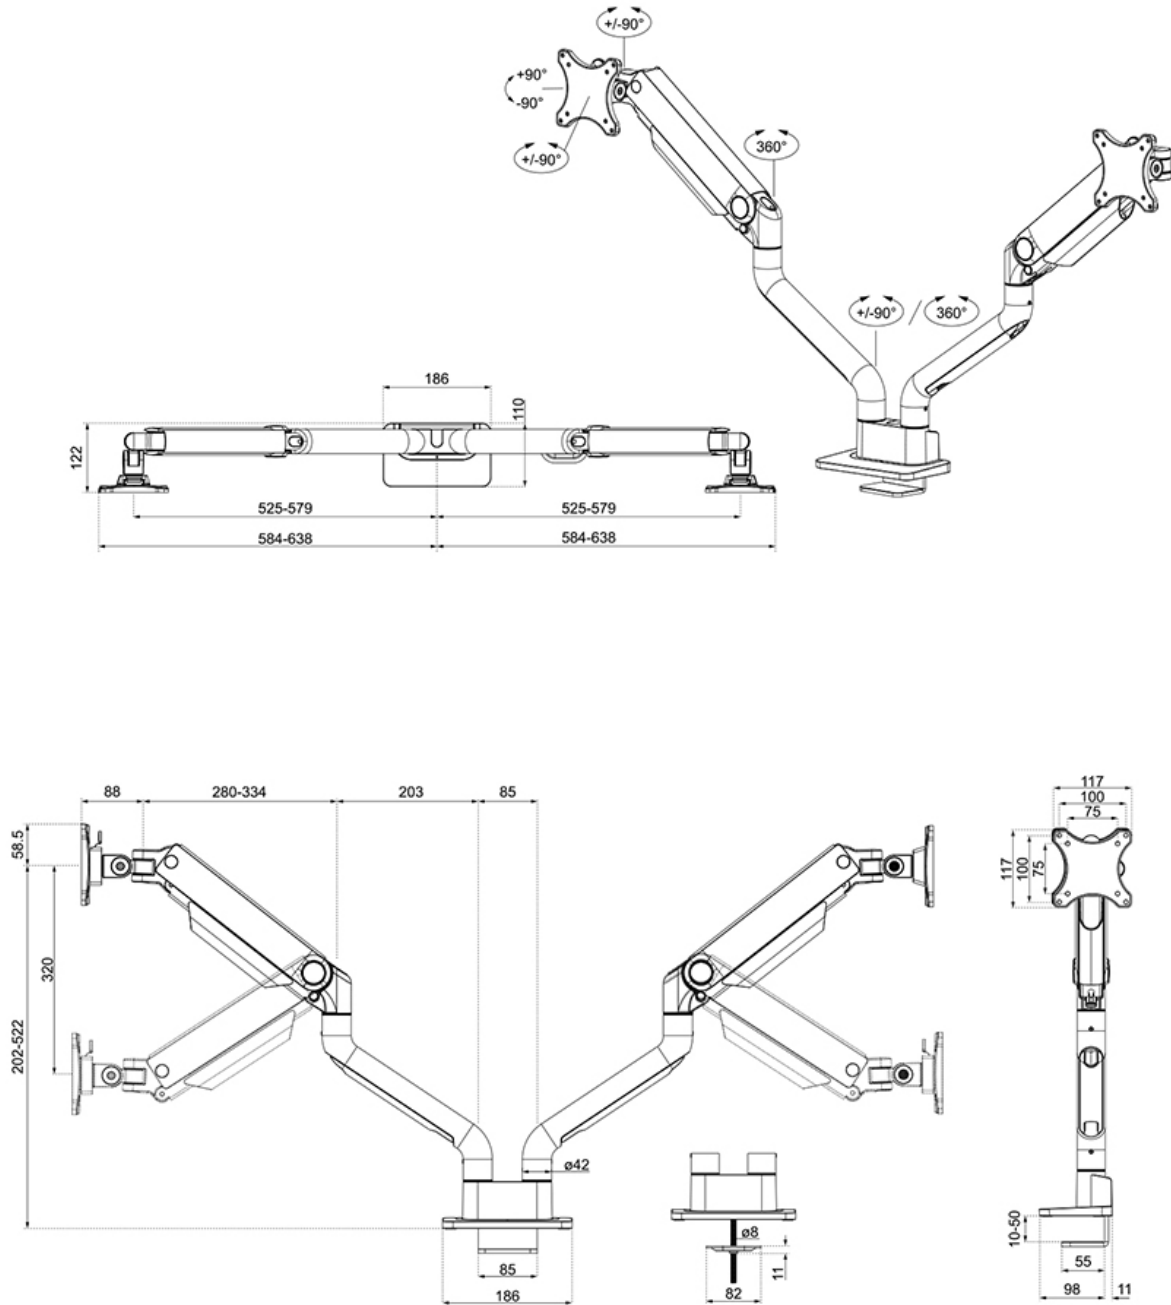

DS70S-950WH2

NEOMOUNTS MONITOR ARM DESK MOUNT

Neomounts