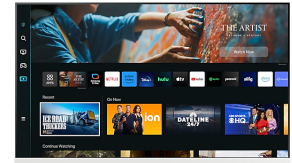

Samsung M70C computer monitor 81.3 cm (32") 3840 x 2160 pixels 4K Ultra HD LED White

Brand : Samsung

Product code: LS32CM703UUXDU

Product name : M70C

Samsung M70C. Display diagonal: 81.3 cm (32"), Display resolution: 3840 x 2160 pixels, HD type: 4K Ultra HD, Display technology: LED, Response time: 4 ms, Native aspect ratio: 16:9, Viewing angle, horizontal: 178°, Viewing angle, vertical: 178°. Built-in speaker(s). Built-in USB hub, USB hub version: 2.0. VESA mounting, Height adjustment. Product colour: White