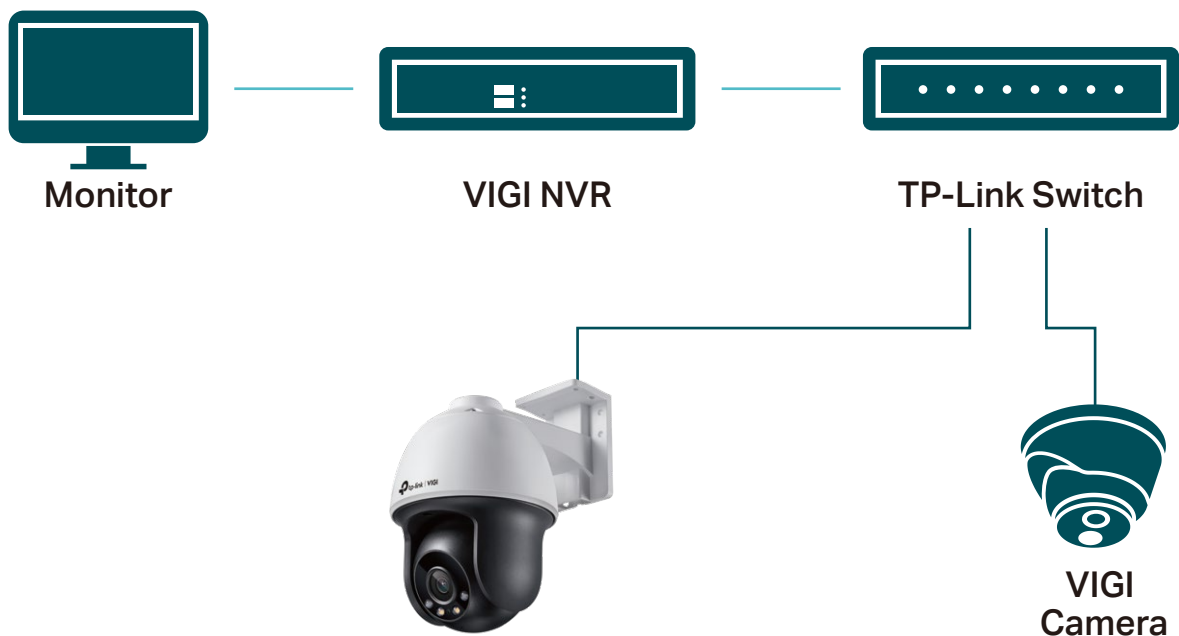

Area Intrusion

Set customized activity zones around key areas for more focused monitoring.

Camera Tampering

Receive alerts when someone obstructs the camera.

// SmartVid

Smart IR

Keeps objects from being under-rendered when far away or overexposed when close to camera at night.

Wide Dynamic Range

Adjusts for lighting contrast to minimize shadowing effects and renders images true to life.

3D DNR

Removes abnormal pixelation to provide clearer video and eliminate distortion.

// Flexible Pan Tilt

- Scheduled Movement
- Auto Tracking
- Power-off Memory Function
- Remote Monitoring & Configuration

// VIGI Surveillance Solution

The VIGI professional surveillance system by TP-Link is dedicated to protecting the business that you've worked hard to build—whenever, wherever.

Outstanding functions, reliable quality guarantees, and simplified installation work together to ensure your business stays safe and sound.

// Flexible Installation

Find the perfect vantage point by simply securing your camera to the ceiling, wall, or pole.