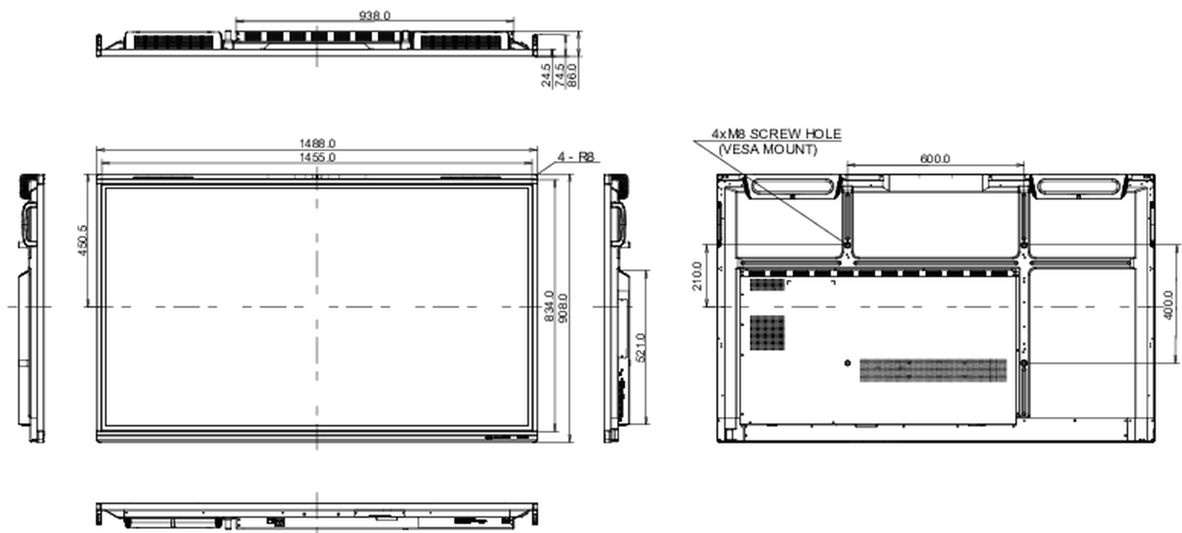

09 SUSTAINABILITY

Regulations	CB, CE, TÜV-Bauart, EAC, RoHS support, ErP, WEEE, REACH (RoHS)
REACH SVHC	above 0.1%: Lead

10 DIMENSIONS / WEIGHT

Product dimensions W x H x D	1488 x 908 x 86mm
Box dimensions W x H x D	1628 x 1005 x 208mm
Weight (without box)	39kg
Weight (with box)	48.3kg
EAN code	4948570122028