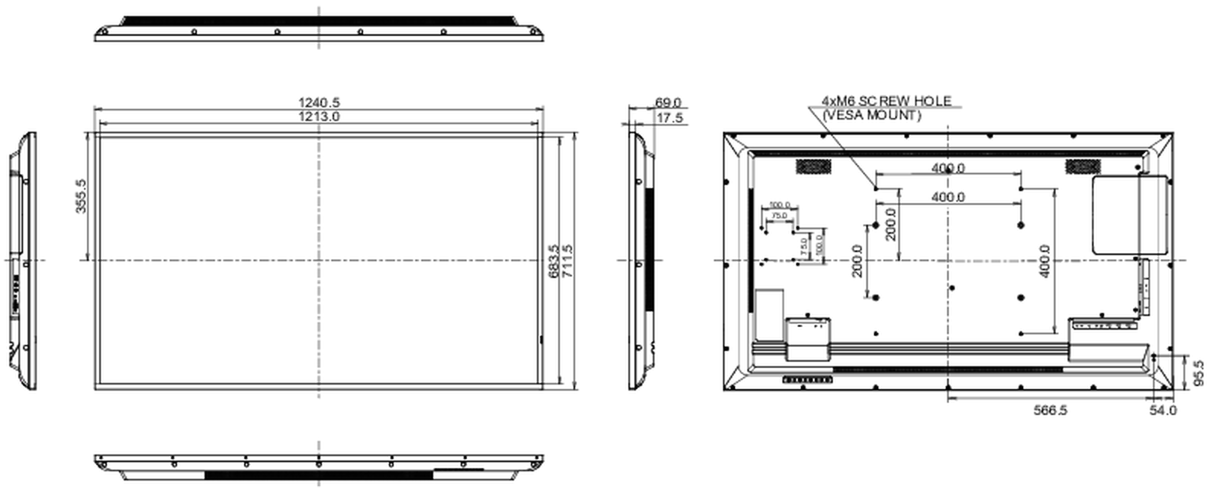

## 09 DIMENSIONS / WEIGHT

Product dimensions W x H x D	1240.5 x 711.5 x 69mm
Box dimensions W x H x D	1370 x 850 x 156mm
Weight (without box)	14.7kg
Weight (with box)	20.4kg
EAN code	4948570120956

All trademarks and registered trademarks acknowledged. E & O E. Specification subject to change without notice. All LCD's comply with ISO-9241-307:2008 in connection with pixel defects.