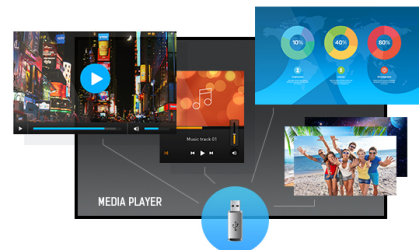

### 55" Professional Digital Signage display with 4K UHD resolution

Set in a slim bezel, the iiyama LE5541UHS is a professional digital signage display offering 18/7 operating time and landscape orientation.

The 4K UHD resolution (3840x2160) provides exceptional colour and image performance. With the built-in media player you can play your favourite music and show your most beautiful videos, photos and images directly on screen.

#### Media player

Play your favourite music and show your most beautiful videos, photos and images directly on screen from a flash drive or internal memory with the built-in media player.

## 01 DISPLAY CHARACTERISTICS

Design	Thin bezel
Diagonal	54.6", 138.8cm
Panel	IPS, haze 1%
Native resolution	3840 x 2160 (8.3 megapixel 4K UHD)
Aspect ratio	16:9
Panel brightness	350 cd/m <sup>2</sup>
Static contrast	1200:1
Response time (GTG)	8ms
Viewing zone	horizontal/vertical: 178°/178°, right/left: 89°/89°, up/down: 89°/89°
Colour support	1.07B 10bit (8bit + Hi-FRC) (NTSC 72%)
Horizontal Sync	30 - 80kHz
Viewable area W x H	1209.6 x 680.4mm, 47.6 x 26.8"
Pixel pitch	0.315mm
Bezel colour and finish	black, glossy