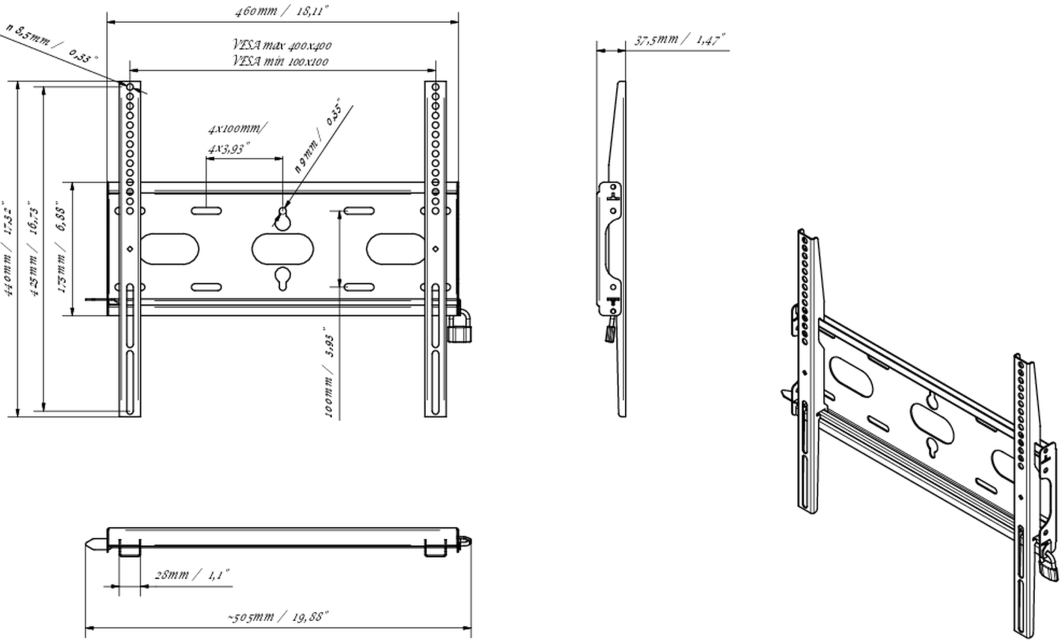

Type Wall Mount

02 TECHNICAL SPECIFICATION

| | |
|---------------------|-----------------|
| Max weight capacity | 125kg / monitor |
| VESA minimum | 100 x 100mm |
| VESA maximum | 400 x 400mm |

MD-WM4040

03 DIMENSIONS / WEIGHT

Product dimensions W x H x D 460 x 440 x 37.5mm

Box dimensions W x H x D 205 x 505 x 38mm

Weight (without box) 1.8kg

Weight (with box) 2.5kg

EAN code 5902841107281

MD-WM4040

All trademarks and registered trademarks acknowledged. E & O E. Specification subject to change without notice. All LCD's comply with ISO-9241-307:2008 in connection with pixel defects.