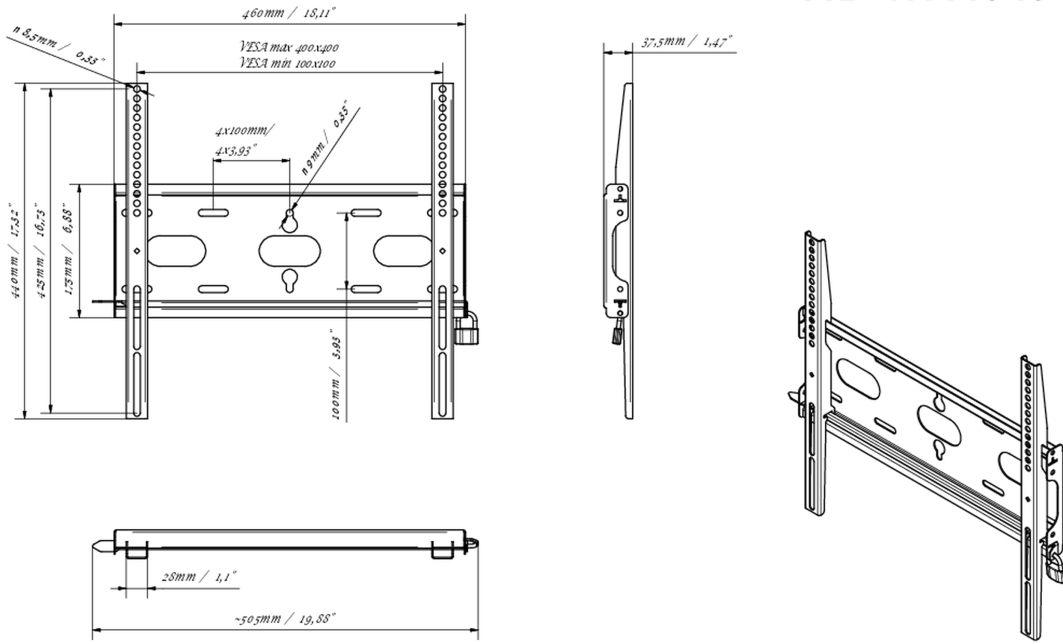

Universal wall mount, up to VESA 400x400mm, max. 125kg

With the easy and quick fixation system, this wall mount guarantees safe usage in environments like schools and other public utility buildings.

01 DEVICE

Type Wall Mount

02 TECHNICAL SPECIFICATION

| | |
|---------------------|-----------------|
| Max weight capacity | 125kg / monitor |
| VESA minimum | 100 x 100mm |
| VESA maximum | 400 x 400mm |

MD-WM4040

03 DIMENSIONS / WEIGHT

Product dimensions W x H x D 460 x 440 x 37.5mm

Box dimensions W x H x D 205 x 505 x 38mm

Weight (without box) 1.8kg

Weight (with box) 2.5kg

EAN code 5902841107281

MD-WM4040

All trademarks and registered trademarks acknowledged. E & O E. Specification subject to change without notice. All LCD's comply with ISO-9241-307:2008 in connection with pixel defects.