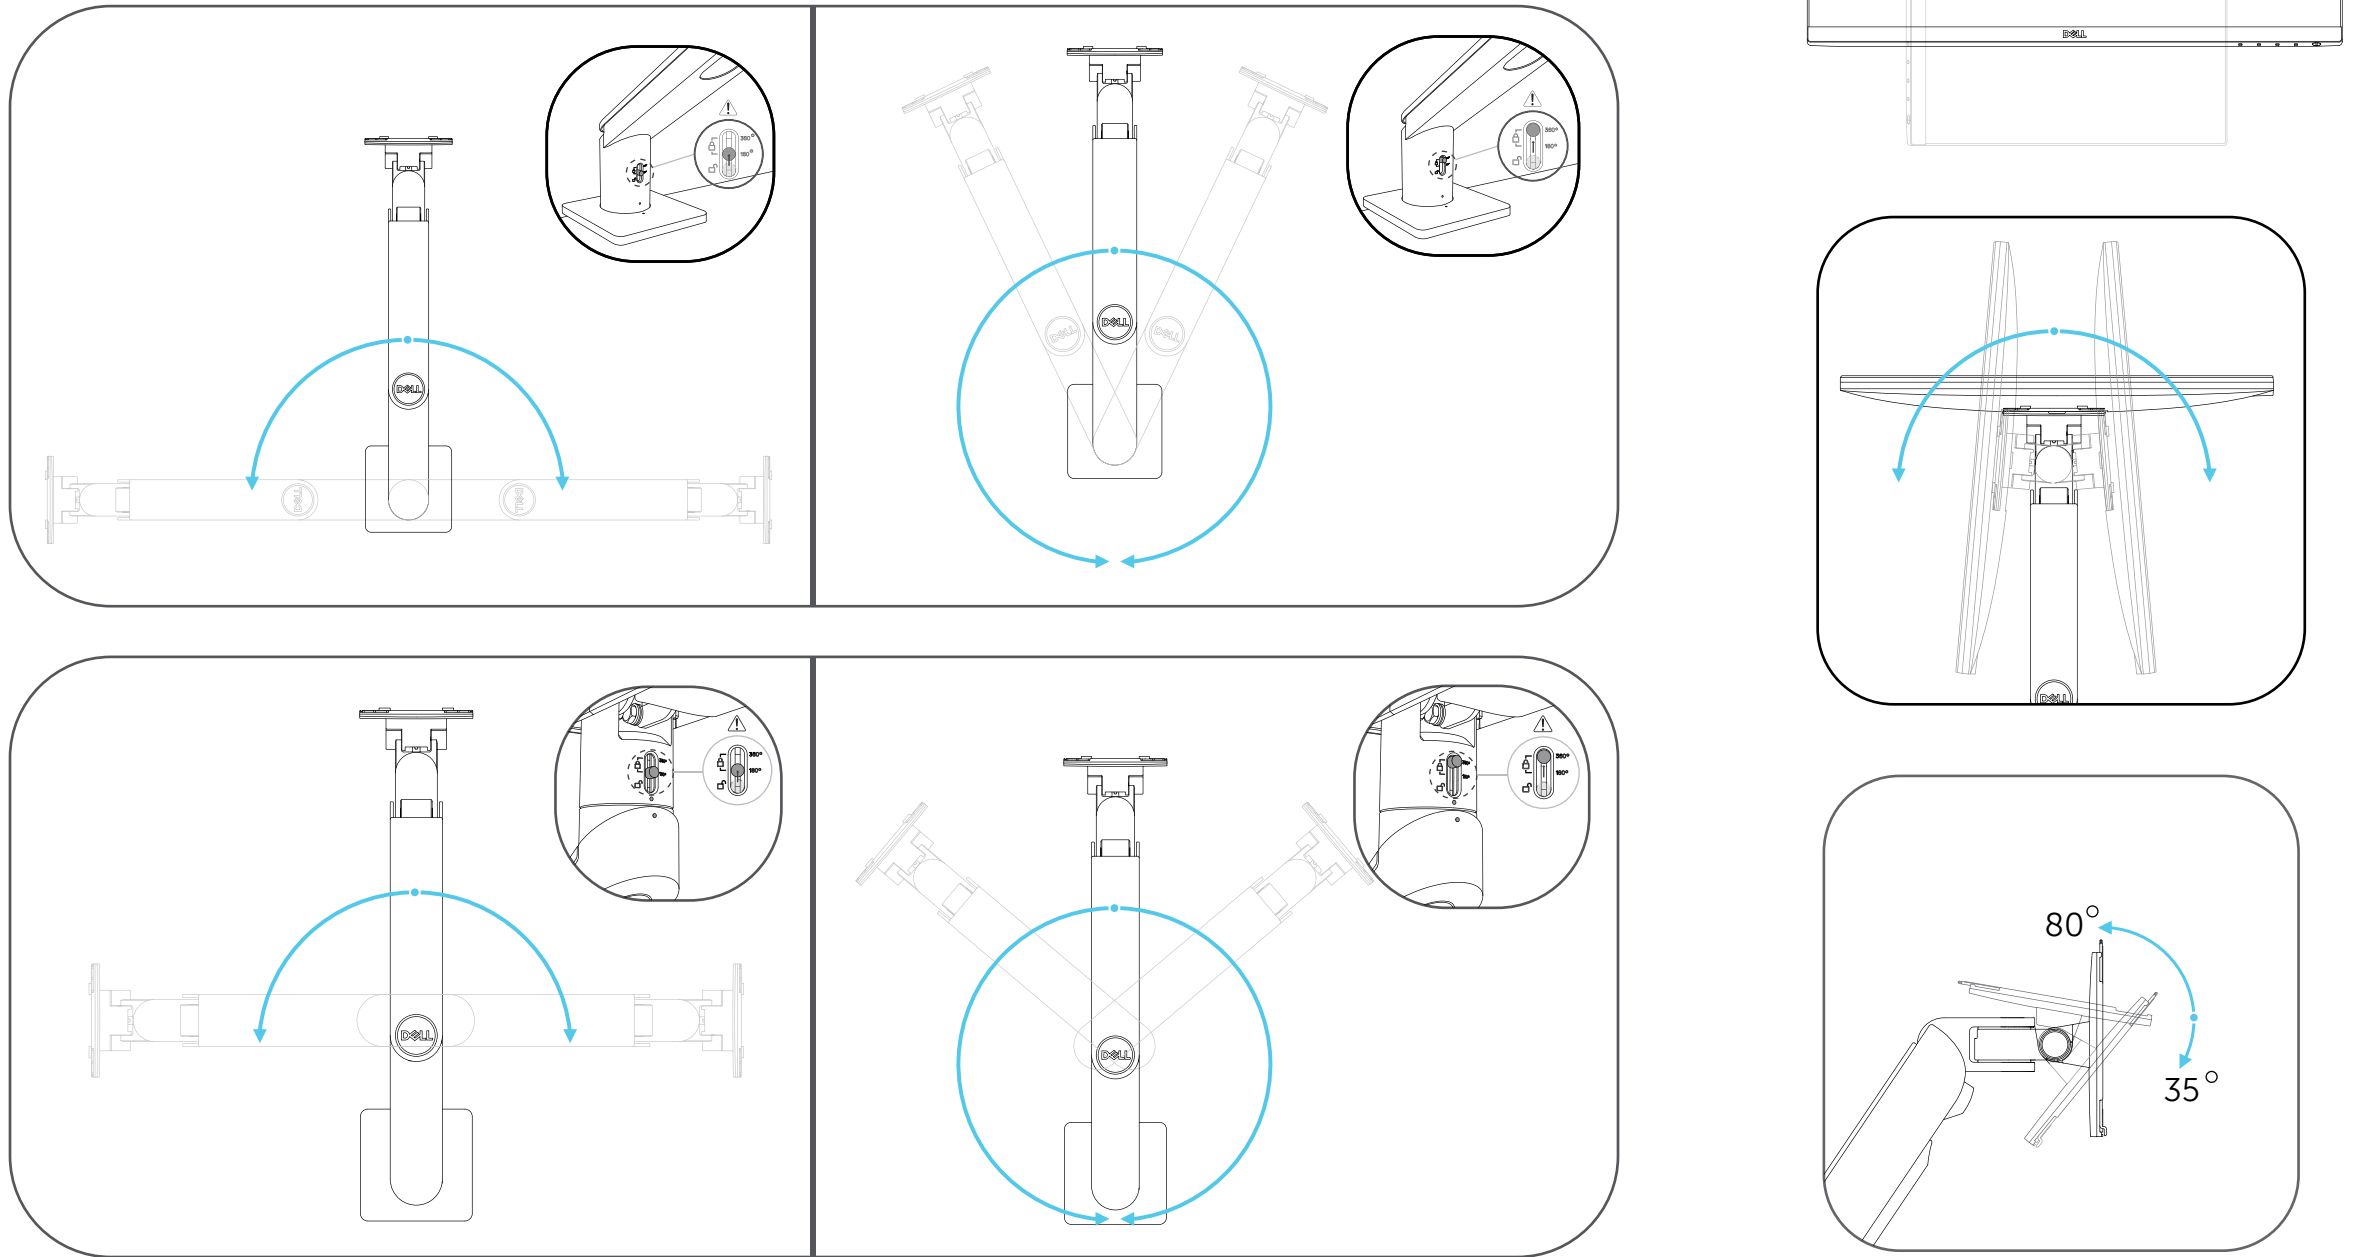

Dell Single Monitor Arm MSA20

Range of Motion

Dimension

Dell Single Monitor Arm MDA20

Range of Motion

Dimension