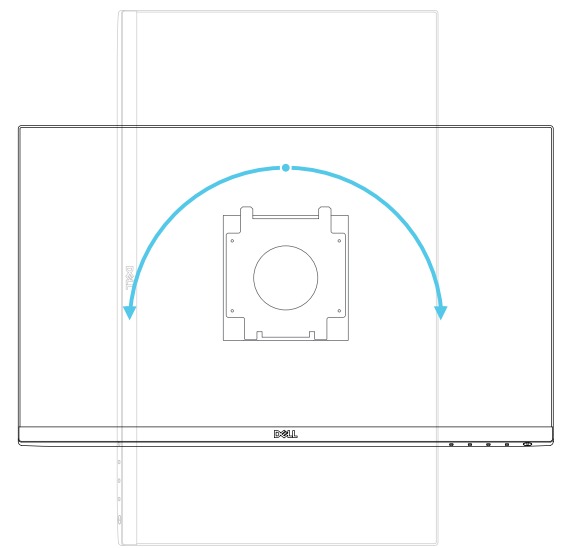

Dell Single Monitor Arm MSA20

Range of Motion

Dimension

Dell Single Monitor Arm MDA20

Range of Motion

Dimension