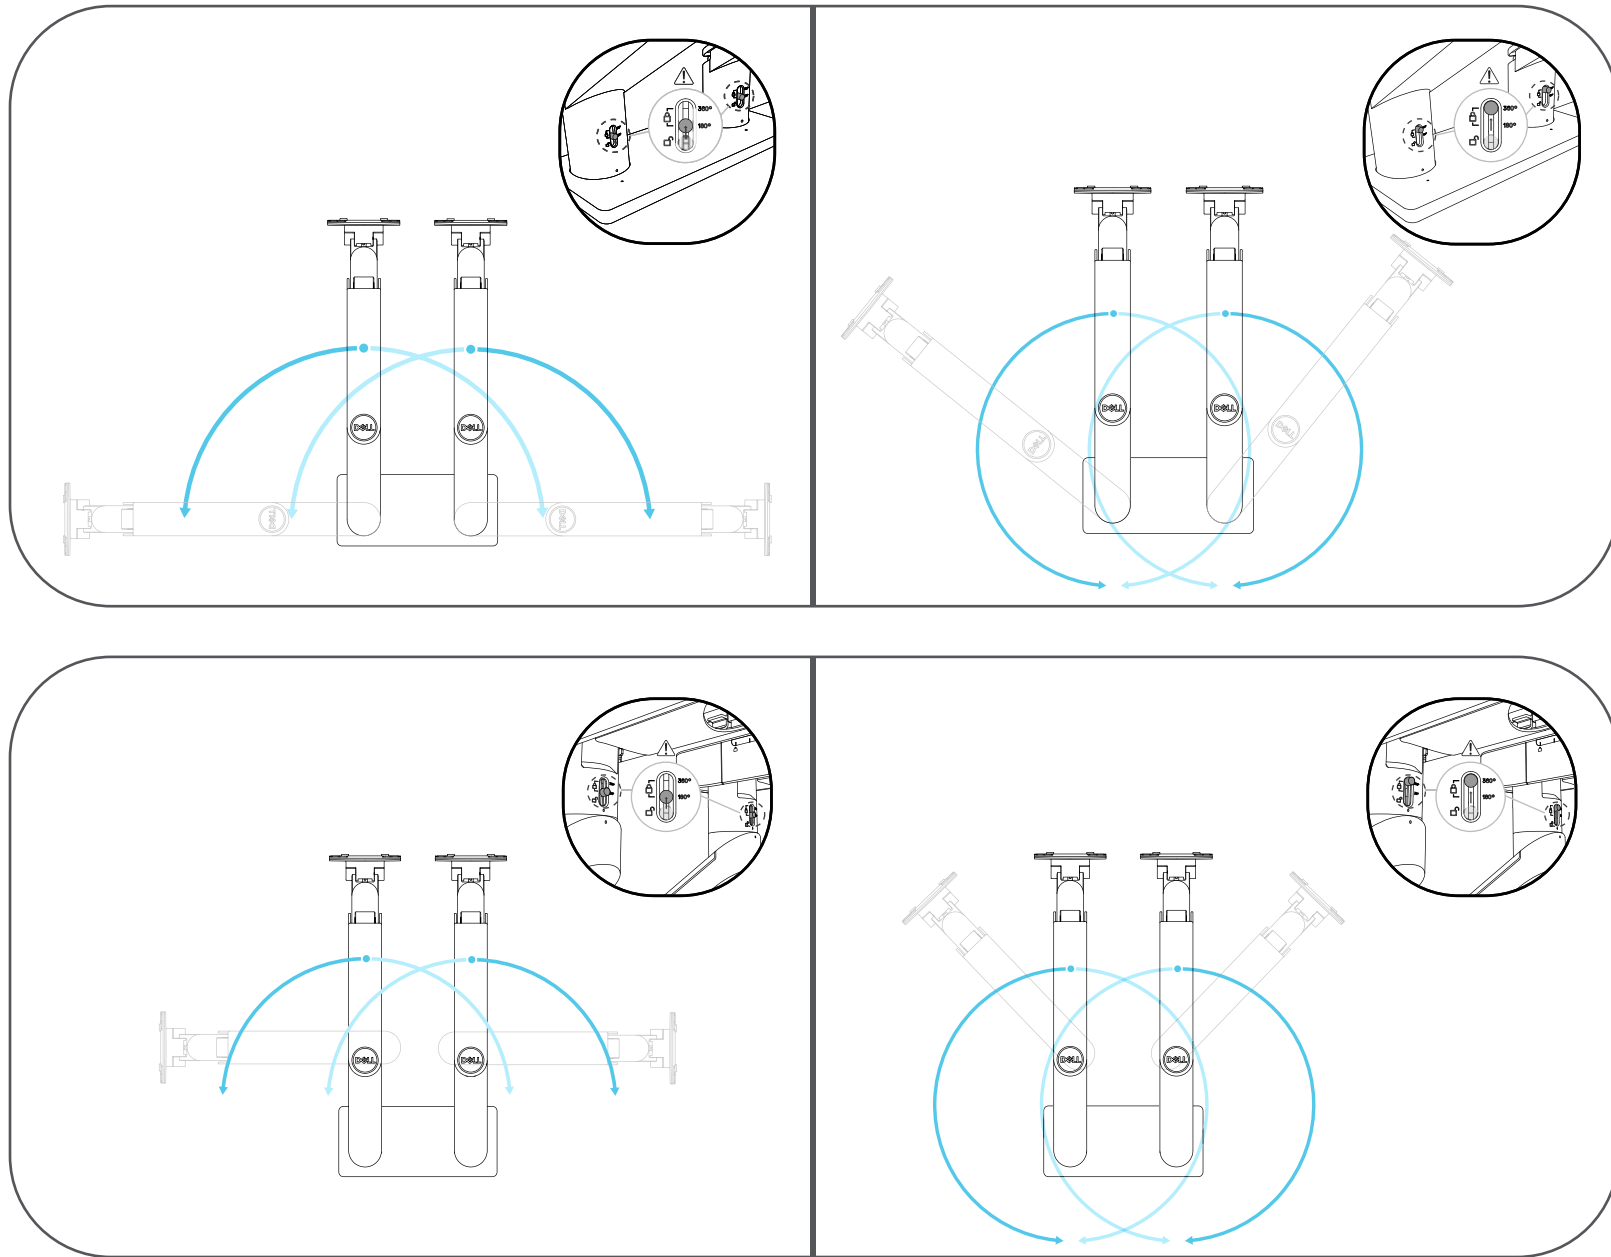

Dell Single Monitor Arm MSA20

Range of Motion

Dimension

Dell Single Monitor Arm MDA20

Range of Motion

Dimension