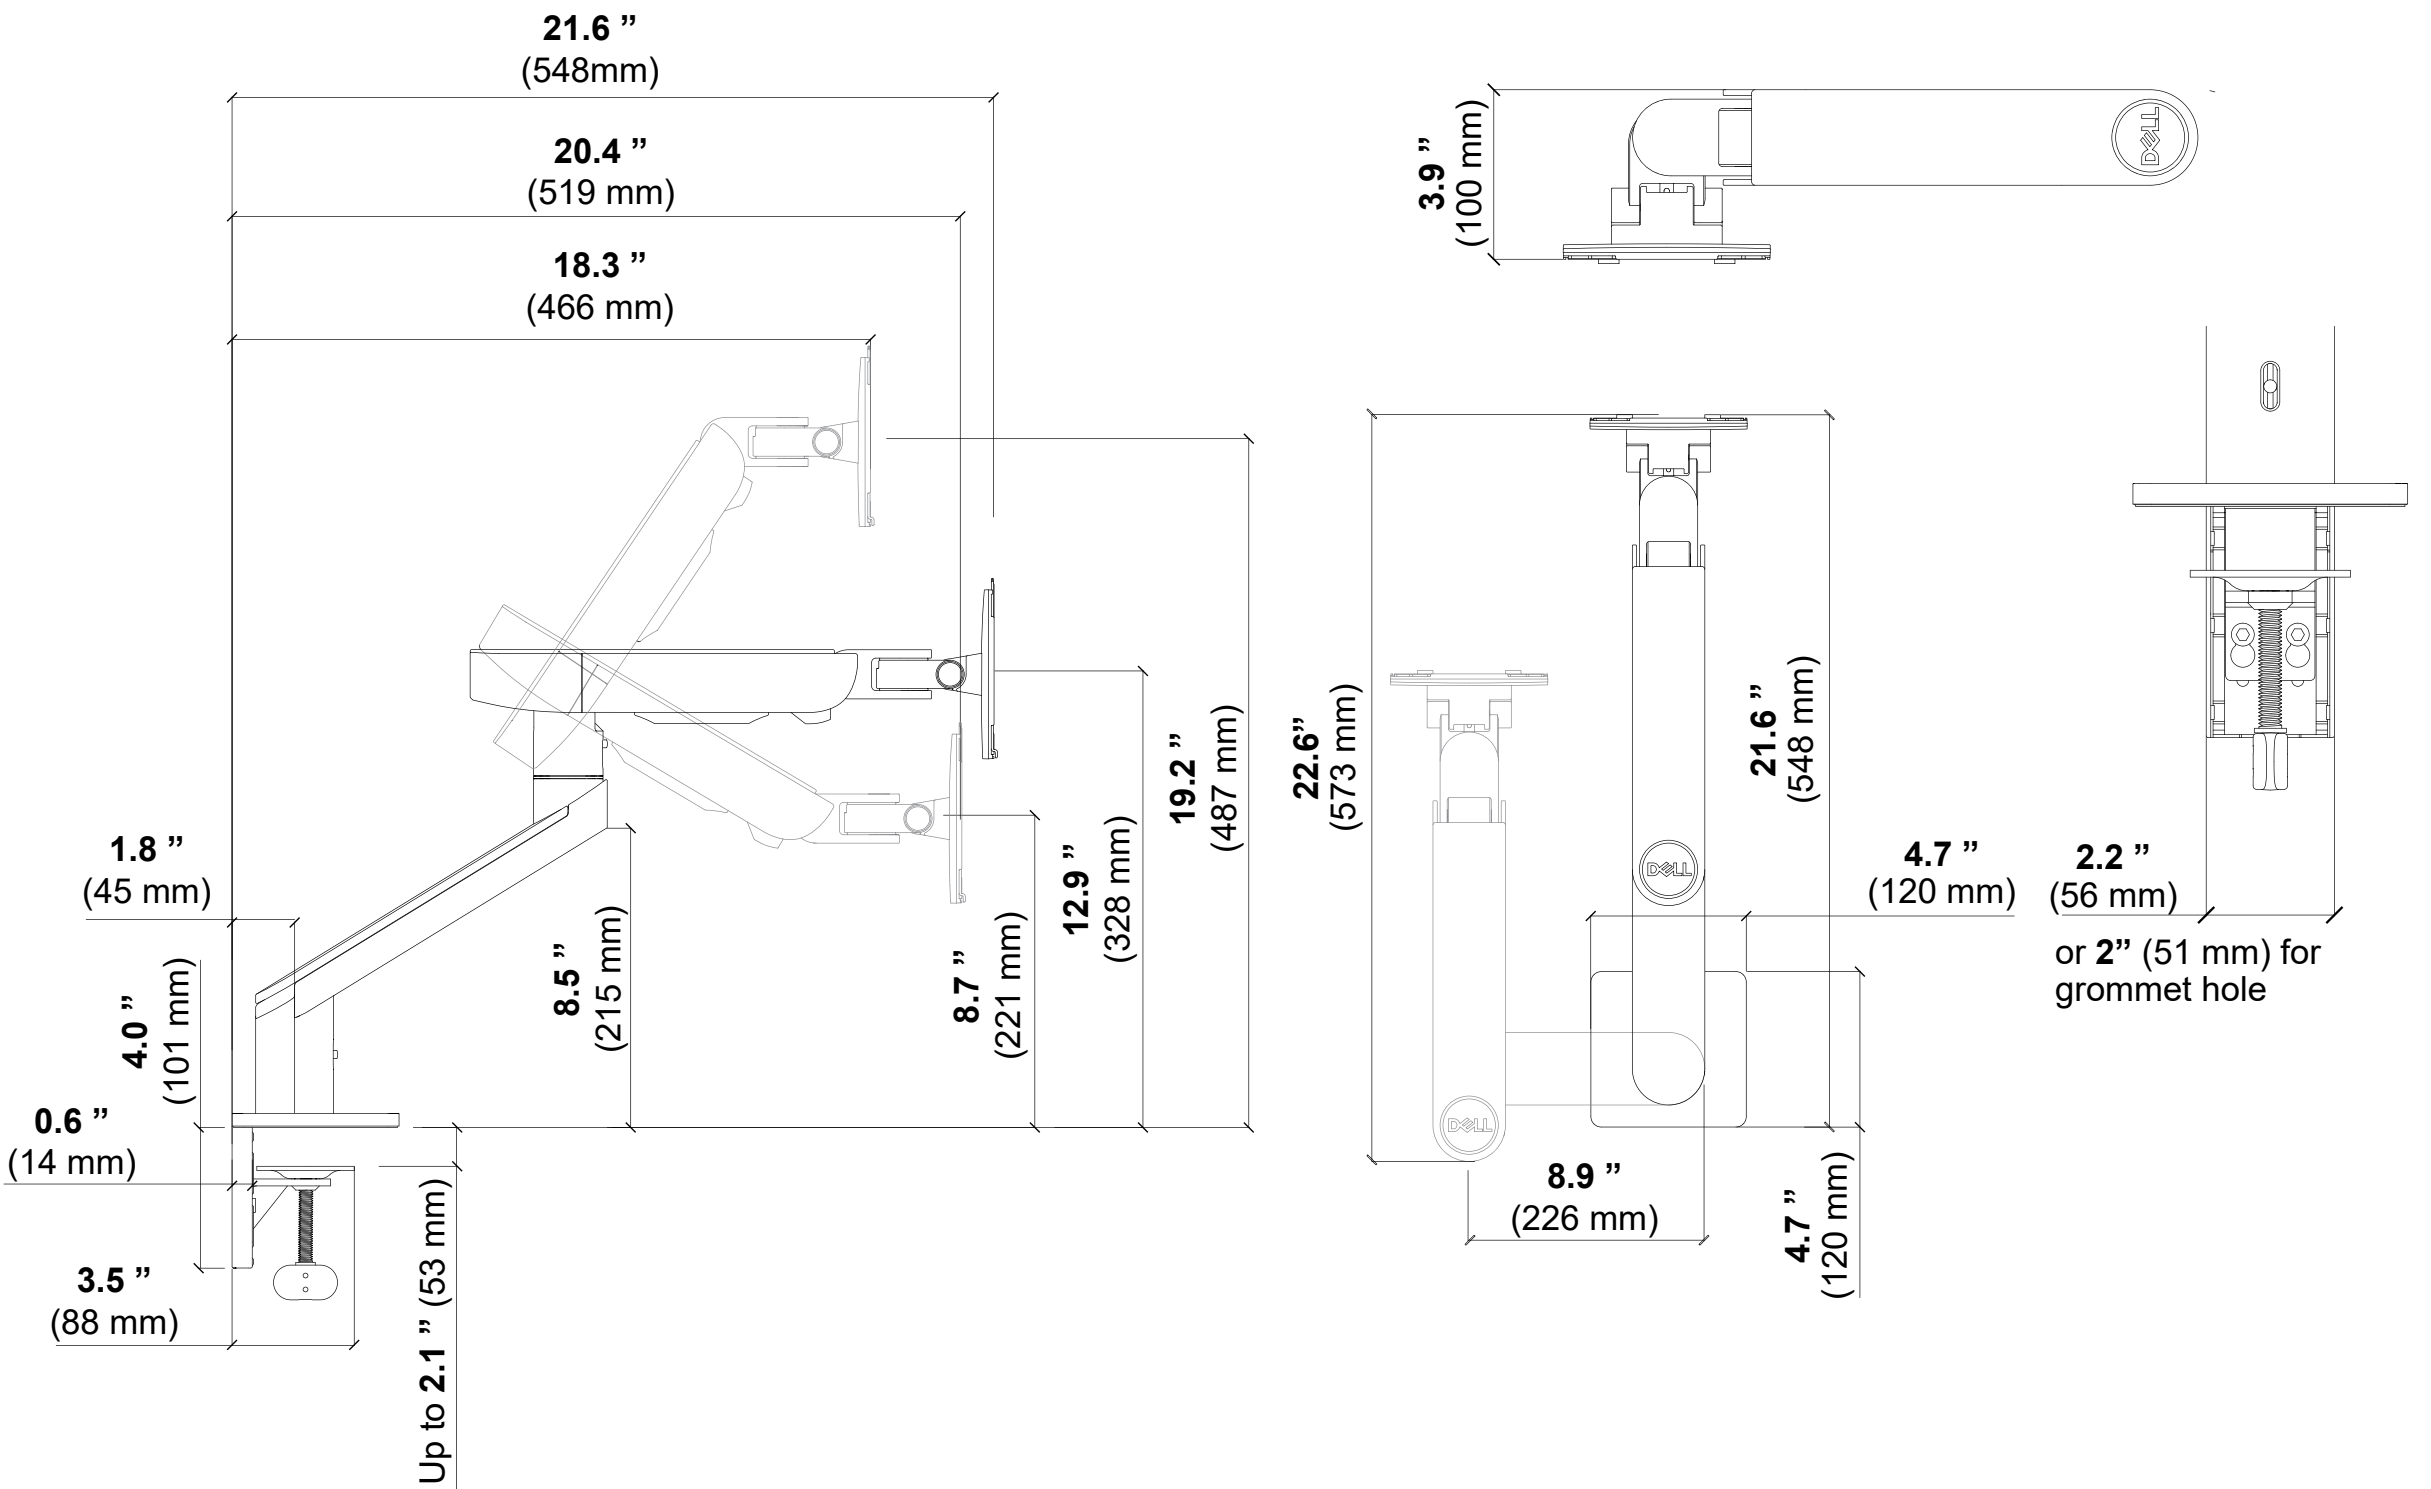

Dell Single Monitor Arm MSA20

Range of Motion

Dimension

Dell Single Monitor Arm MDA20

Range of Motion

Dimension