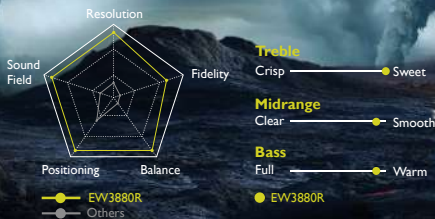

Premium Audio. Zero Clutter.