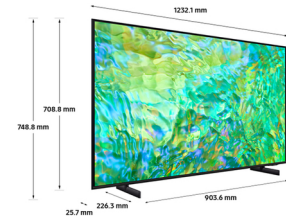

Samsung Series 8 UE55CU8000KXXU TV 139.7 cm (55") 4K Ultra HD Smart TV Wi-Fi

Brand : Samsung

Product family: Series 8

Product code:
UE55CU8000KXXU

Product name :
UE55CU8000KXXU

- See crystal clear, lifelike colour come to life
- Sound that tracks the action on-screen
- A stunningly slim and sleek design
- Upgrade the picture and sound quality with a powerful 4K processor
- Gaming Hub brings the best of gaming together, with no console required*

2023 55" CU8000 Crystal UHD 4K HDR Smart TV

Samsung Series 8 UE55CU8000KXXU. Display diagonal: 139.7 cm (55"), HD type: 4K Ultra HD, Display technology: LED. Smart TV. Contrast ratio (typical): 16:9, Native aspect ratio: 16:9. Wi-Fi

Display		Management features	
Display diagonal *	139.7 cm (55")	Voice control	✓
HD type *	4K Ultra HD	Electronic Programme Guide (EPG)	✓
Display technology *	LED	Auto power off	✓
Native aspect ratio *	16:9	Sleep timer	✓
Contrast ratio (typical) *	16:9	Works with Amazon Alexa	✓
Contrast ratio (dynamic)	16:9	Works with the Google Assistant	✓
TV tuner		Works with Samsung Bixby	✓
Tuner type *	Analog & digital	Power	
Auto channel search	✓	Power consumption (standby) *	0.5 W
Smart TV		Energy saving mode	✓
Smart TV *	✓	Technical details	
Operating system installed *	Tizen	Sound technology	OTS Lite, Q-Symphony
Operating system version	Tizen	Processor	Crystal Processor 4K
Screen mirroring	✓	Weight & dimensions	
Apple AirPlay 2 support	✓	Width (with stand)	1232.1 mm
Video apps	All 4, Amazon Prime Video, Apple TV, BBC iPlayer, BritBox, DAZN, Disney+, Google TV, ITV Hub, My5, NOW TV, Netflix, Rakuten TV, YouTube	Depth (with stand)	226.3 mm
		Height (with stand)	748.8 mm
Music apps	Amazon Music, Apple Music, BBC Sounds, Spotify, YouTube Music	Weight (with stand)	15.8 kg
		Width (without stand)	1232.1 mm
Sports apps	BT Sport	Depth (without stand)	25.7 mm
Lifestyle apps	TikTok	Height (without stand)	708.8 mm
Audio		Weight (without stand)	15.5 kg
Number of speakers *	2	Stand width	90.4 cm
RMS rated power *	20 W	Stand depth	22.6 cm
Sound modes	Game, Movie	Packaging data	
Enhanced Audio Return Channel (eARC)	✓	Screws included	✓
Audio system	OTS Lite, Q-Symphony	Quick start guide	✓
		Manual	✓
		Package width	1399 mm
		Package depth	148 mm