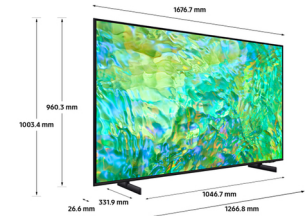

Samsung Series 8 UE75CU8000KXXU TV 190.5 cm (75") 4K Ultra HD Smart TV Wi-Fi

Brand : Samsung

Product family: Series 8

Product code: UE75CU8000KXXU

Product name : UE75CU8000KXXU

- See crystal clear, lifelike colour come to life
- Sound that tracks the action on-screen
- A stunningly slim and sleek design
- Upgrade the picture and sound quality with a powerful 4K processor
- Gaming Hub brings the best of gaming together, with no console required*

2023 75" CU8000 Crystal UHD 4K HDR Smart TV

Samsung Series 8 UE75CU8000KXXU. Display diagonal: 190.5 cm (75"), HD type: 4K Ultra HD, Display technology: LED. Smart TV. Contrast ratio (typical): 16:9, Native aspect ratio: 16:9. Wi-Fi

Display		Management features	
Display diagonal *	190.5 cm (75")	Voice control	✓
HD type *	4K Ultra HD	Electronic Programme Guide (EPG)	✓
Display technology *	LED	Auto power off	✓
Native aspect ratio *	16:9	Sleep timer	✓
Contrast ratio (typical) *	16:9	Works with Amazon Alexa	✓
Contrast ratio (dynamic)	16:9	Works with the Google Assistant	✓
TV tuner		Works with Samsung Bixby	✓
Tuner type *	Analog & digital	Power	
Auto channel search	✓	Power consumption (standby) *	0.5 W
Smart TV		Energy saving mode	✓
Smart TV *	✓	Technical details	
Operating system installed *	Tizen	Sound technology	OTS Lite, Q-Symphony
Operating system version	Tizen	Processor	Crystal Processor 4K
Screen mirroring	✓	Weight & dimensions	
Apple AirPlay 2 support	✓	Width (with stand)	1676.7 mm
Video apps	All 4, Amazon Prime Video, Apple TV, BBC iPlayer, BritBox, DAZN, Disney+, Google TV, ITV Hub, My5, NOW TV, Netflix, Rakuten TV, YouTube	Depth (with stand)	331.9 mm
		Height (with stand)	1003.4 mm
		Weight (with stand)	32 kg
		Width (without stand)	1676.7 mm
Music apps	Amazon Music, Apple Music, BBC Sounds, Spotify, YouTube Music	Depth (without stand)	26.6 mm
		Height (without stand)	960.3 mm
Sports apps	BT Sport	Weight (without stand)	31.4 kg
Lifestyle apps	TikTok	Stand width	126.7 mm
Audio		Stand depth	33.2 cm
Number of speakers *	2	Packaging data	
RMS rated power *	20 W	Screws included	✓
Sound modes	Game, Movie	Quick start guide	✓
Enhanced Audio Return Channel (eARC)	✓	Manual	✓
Audio system	OTS Lite, Q-Symphony	Package width	1834 mm
		Package depth	190 mm