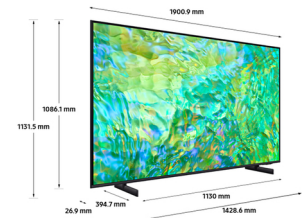

Display		Ports & interfaces	
Display diagonal *	2.16 m (85")	HDMI ports quantity *	3
HD type *	4K Ultra HD	Management features	
Display technology *	LED	Voice control	✓
Native aspect ratio *	16:9	Electronic Programme Guide (EPG)	✓
Contrast ratio (typical) *	16:9	Auto power off	✓
Contrast ratio (dynamic)	16:9	Sleep timer	✓
TV tuner		Works with Amazon Alexa	✓
Tuner type *	Analog & digital	Works with the Google Assistant	✓
Auto channel search	✓	Works with Samsung Bixby	✓
Smart TV		Power	
Smart TV *	✓	Power consumption (standby) *	0.5 W
Operating system installed *	Tizen	Technical details	
Operating system version	Tizen	Sound technology	OTS Lite, Q-Symphony
Screen mirroring	✓	Processor	Crystal Processor 4K
Apple AirPlay 2 support	✓	Weight & dimensions	
Video apps	All 4, Amazon Prime Video, Apple TV, BBC iPlayer, BritBox, DAZN, Disney+, Google TV, ITV Hub, My5, NOW TV, Netflix, Rakuten TV, YouTube	Width (with stand)	1900.9 mm
Music apps	Amazon Music, Apple Music, BBC Sounds, Spotify, YouTube Music	Depth (with stand)	394.7 mm
Sports apps	BT Sport	Height (with stand)	1131.5 mm
Lifestyle apps	TikTok	Weight (with stand)	43.5 kg
Audio		Width (without stand)	1900.9 mm
Number of speakers *	2	Depth (without stand)	26.9 mm
RMS rated power *	20 W	Height (without stand)	1086.1 mm
Sound modes	Game, Movie	Weight (without stand)	41.5 kg
Enhanced Audio Return Channel (eARC)	✓	Stand width	142.9 cm
Audio system	OTS Lite, Q-Symphony	Stand depth	39.5 cm
		Packaging data	
		Screws included	✓
		Quick start guide	✓
		Manual	✓
		Package width	2075 mm