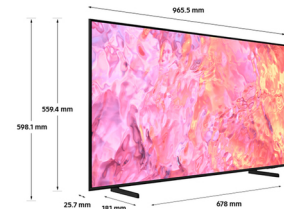

SAMSUNG

Samsung QE43Q60CAUXXU TV 109.2 cm (43") 4K Ultra HD Smart TV Wi-Fi

Brand : Samsung

Product code: QE43Q60CAUXXU

Product name : QE43Q60CAUXXU

- Powered by Quantum Dot for a naturally bright and colourful picture
- Open up previously hidden depth and detail
- Warm and cool LEDs create a bright picture with bold contrast
- Sound that tracks the action on-screen
- Upgrade the picture and sound quality with a powerful 4K processor

2023 43" Q60C QLED 4K HDR Smart TV

Samsung QE43Q60CAUXXU. Display diagonal: 109.2 cm (43"), HD type: 4K Ultra HD, Display technology: QLED. Smart TV. Contrast ratio (typical): 16:9, Native aspect ratio: 16:9. Wi-Fi

Display		Management features	
Display diagonal *	109.2 cm (43")	Auto power off	✓
HD type *	4K Ultra HD	Sleep timer	✓
Display technology *	QLED	Works with Amazon Alexa	✓
Native aspect ratio *	16:9	Works with the Google Assistant	✓
Contrast ratio (typical) *	16:9	Works with Samsung Bixby	✓
Contrast ratio (dynamic)	16:9		
TV tuner		Power	
Tuner type *	Analog & digital	Power consumption (standby) *	0.5 W
Auto channel search	✓	Energy efficiency class (SDR) *	F
		Energy efficiency class (HDR) *	G
Smart TV		Energy consumption (SDR) per 1000 hours *	51 kWh
Smart TV *	✓	Energy consumption (HDR) per 1000 hours *	102 kWh
Operating system installed *	Tizen	Energy saving mode	✓
Operating system version	Tizen		
Screen mirroring	✓	Technical details	
Apple AirPlay 2 support	✓	Sound technology	OTS Lite, Q-Symphony
		Processor	Quantum Processor Lite 4K
Video apps	All 4, Amazon Prime Video, Apple TV, BBC iPlayer, BritBox, DAZN, Disney+, Google TV, ITV Hub, My5, NOW TV, Netflix, Rakuten TV, YouTube	Weight & dimensions	
Music apps	Amazon Music, Apple Music, BBC Sounds, Spotify, YouTube Music	Width (with stand)	965.5 mm
Sports apps	BT Sport	Depth (with stand)	181 mm
Lifestyle apps	TikTok	Height (with stand)	598.1 mm
Audio		Weight (with stand)	86 kg
Number of speakers *	2	Width (without stand)	965.5 mm
RMS rated power *	20 W	Depth (without stand)	25.7 mm
Sound modes	Game, Movie	Height (without stand)	559.4 mm
Enhanced Audio Return Channel (eARC)	✓	Weight (without stand)	84 kg
Audio system	OTS Lite, Q-Symphony	Stand width	67.8 cm
		Stand depth	18.1 cm
		Packaging data	
		Screws included	✓
		Quick start guide	✓