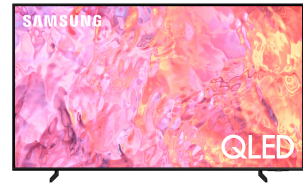

## Samsung QE43Q60CAUXXU TV 109.2 cm (43") 4K Ultra HD Smart TV Wi-Fi

Brand : Samsung

Product code: QE43Q60CAUXXU

Product name : QE43Q60CAUXXU

- Powered by Quantum Dot for a naturally bright and colourful picture
- Open up previously hidden depth and detail
- Warm and cool LEDs create a bright picture with bold contrast
- Sound that tracks the action on-screen
- Upgrade the picture and sound quality with a powerful 4K processor

2023 43" Q60C QLED 4K HDR Smart TV

Samsung QE43Q60CAUXXU. Display diagonal: 109.2 cm (43"), HD type: 4K Ultra HD, Display technology: QLED. Smart TV. Contrast ratio (typical): 16:9, Native aspect ratio: 16:9. Wi-Fi