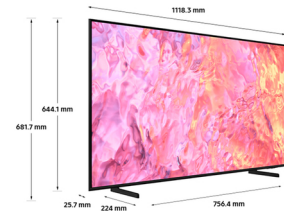

Samsung QE50Q60CAUXXU TV 127 cm (50") 4K Ultra HD Smart TV Wi-Fi

Brand : Samsung

Product code: QE50Q60CAUXXU

Product name : QE50Q60CAUXXU

- Powered by Quantum Dot for a naturally bright and colourful picture
- Open up previously hidden depth and detail
- Warm and cool LEDs create a bright picture with bold contrast
- Sound that tracks the action on-screen
- Upgrade the picture and sound quality with a powerful 4K processor

2023 50" Q60C QLED 4K HDR Smart TV

Samsung QE50Q60CAUXXU. Display diagonal: 127 cm (50"), HD type: 4K Ultra HD, Display technology: QLED. Smart TV. Contrast ratio (typical): 16:9, Native aspect ratio: 16:9. Wi-Fi

Display		Management features	
Display diagonal *	127 cm (50")	Voice control	✓
HD type *	4K Ultra HD	Electronic Programme Guide (EPG)	✓
Display technology *	QLED	Auto power off	✓
Native aspect ratio *	16:9	Sleep timer	✓
Contrast ratio (typical) *	16:9	Works with Amazon Alexa	✓
Contrast ratio (dynamic)	16:9	Works with the Google Assistant	✓
TV tuner		Works with Samsung Bixby	✓
Tuner type *	Analog & digital	Power	
Auto channel search	✓	Power consumption (standby) *	0.5 W
Smart TV		Energy saving mode	✓
Smart TV *	✓	Technical details	
Operating system installed *	Tizen	Sound technology	OTS Lite, Q-Symphony
Operating system version	Tizen	Processor	Quantum Processor Lite 4K
Screen mirroring	✓	Weight & dimensions	
Apple AirPlay 2 support	✓	Width (with stand)	1118.3 mm
Video apps	All 4, Amazon Prime Video, Apple TV, BBC iPlayer, BritBox, DAZN, Disney+, Google TV, ITV Hub, My5, NOW TV, Netflix, Rakuten TV, YouTube	Depth (with stand)	224 mm
		Height (with stand)	681.7 mm
		Weight (with stand)	11.8 kg
		Width (without stand)	1118.3 mm
Music apps	Amazon Music, Apple Music, BBC Sounds, Spotify, YouTube Music	Depth (without stand)	25.7 mm
		Height (without stand)	644.1 mm
Sports apps	BT Sport	Weight (without stand)	11.5 kg
Lifestyle apps	TikTok	Stand width	75.6 cm
Audio		Stand depth	22.4 cm
Number of speakers *	2	Packaging data	
RMS rated power *	20 W	Screws included	✓
Sound modes	Game, Movie	Quick start guide	✓
Enhanced Audio Return Channel (eARC)	✓	Manual	✓
Audio system	OTS Lite, Q-Symphony	Package width	1246 mm
		Package depth	131 mm