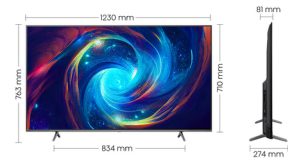

Hisense 55E7KQTUK PRO TV 139.7 cm (55") 4K Ultra HD Smart TV Wi-Fi Grey 350 cd/m²

Brand : Hisense

Product code: 55E7KQTUK PRO

Product name : 55E7KQTUK PRO

1. QLED Direct Lit
   - 144Hz Game Mode Pro (AMD Freesync Premium, 144hz, hdmi 2.1) <8ms, VRR, ALLM. Low Input Lag - Game Bar
   - Dolby Vision IQ, HDR10+, HDR10+Adaptive, HDR10, HLG, 4k HDR Immersive
   - Dolby Atmos , DTS Virtual X - 2.1 ch
2. Hisense 55E7KQTUKPRO 55" 144hz QLED 4k Gaming TV AMD freesync and game mode pro

Hisense 55E7KQTUK PRO TV 139.7 cm (55") 4K Ultra HD Smart TV Wi-Fi Grey 350 cd/m²:

The E7KPRO is for the serious gamer, With Quantum Dot technology and an upgraded 144Hz Game Mode Pro bringing together industry leading technology (AMD Freesync Premium) and connectivity (HDMI2.1 eArc) to give you the winning gaming formula, smooth lag free gaming every time, add to that the 2.1 sound with built in subwoofer, not only the picture comes alive but the sound too. Once you are finished, that to the latest VIDAA U software, you have access to all the major streaming apps. Perfect for relaxing after a gaming session.

Display		Management features	
Display diagonal *	139.7 cm (55")	Voice control	✓
HD type *	4K Ultra HD	Electronic Programme Guide (EPG)	✗
High frequency rate	144 Hz	Auto power off	✗
Display technology *	QLED	Sleep timer	✗
LED backlight	✓	Works with Amazon Alexa	✓
LED backlighting type	Direct-LED	Works with the Google Assistant	✗
Screen shape *	Flat	Works with Samsung Bixby	✗
Native aspect ratio *	16:9		
Display brightness *	350 cd/m²	Power	
Response time	6 ms	Power consumption (typical) *	160 W
Contrast ratio (typical) *	4000:1	Power consumption (standby) *	160 W
Contrast ratio (dynamic)	4000:1	Energy efficiency class (SDR) *	G
Display resolution *	3840 x 2160 pixels	Energy efficiency class (HDR) *	G
TV tuner		Energy consumption (SDR) per 1000 hours *	84 kWh
Tuner type *	Digital	Energy consumption (HDR) per 1000 hours *	145 kWh
Digital signal format system *	DVB-C, DVB-S2, DVB-T2	Energy saving mode	✗
Smart TV		Certificates	
Smart TV *	✓	UN number	85287220
Operating system installed *	VIDAA	Technical details	
Operating system version	U7	Sound technology	Dolby Atmos
Screen mirroring	✓	Processor	Quad Core
Apple AirPlay 2 support	✓	Weight & dimensions	
Video apps	4oD, All 4, Amazon Prime Video, Apple TV, BBC iPlayer, BritBox, DAZN, Disney+, ITV Hub, My5, NOW TV, Netflix, Rakuten TV, YouTube	Width (with stand)	1230 mm
Music apps	Amazon Music, BBC Sounds	Depth (with stand)	274 mm
Sports apps	BBC Sports	Height (with stand)	763 mm
Lifestyle apps	Facebook	Weight (with stand)	14.2 kg
		Width (without stand)	1230 mm