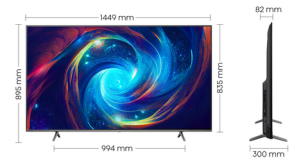

Hisense 65E7KQTUK PRO TV 165.1 cm (65") 4K Ultra HD Smart TV Wi-Fi Grey 350 cd/m²

Brand : Hisense

Product code: 65E7KQTUK PRO

Product name : 65E7KQTUK PRO

1. QLED Direct Lit
   - 144Hz Game Mode Pro (AMD Freesync Premium, 144hz, hdmi 2.1) <8ms, VRR, ALLM. Low Input Lag - Game Bar
   - Dolby Vision IQ, HDR10+, HDR10+Adaptive, HDR10, HLG, 4k HDR Immersive
   - Dolby Atmos , DTS Virtual X - 2.1 ch
2. Hisense 65E7KQTUKPRO 65" 144hz QLED 4k Gaming TV AMD freesync and game mode pro

Hisense 65E7KQTUK PRO TV 165.1 cm (65") 4K Ultra HD Smart TV Wi-Fi Grey 350 cd/m²:

The E7KPRO is for the serious gamer, With Quantum Dot technology and an upgraded 144Hz Game Mode Pro bringing together industry leading technology (AMD Freesync Premium) and connectivity (HDMI2.1 eArc) to give you the winning gaming formula, smooth lag free gaming every time, add to that the 2.1 sound with built in subwoofer, not only the picture comes alive but the sound too. Once you are finished, that to the latest VIDAA U software, you have access to all the major streaming apps. Perfect for relaxing after a gaming session.

Display		Management features	
Display diagonal *	165.1 cm (65")	Voice control	✓
HD type *	4K Ultra HD	Electronic Programme Guide (EPG)	✗
High frequency rate	144 Hz	Auto power off	✗
Display technology *	QLED	Sleep timer	✗
LED backlight	✓	Works with Amazon Alexa	✓
LED backlighting type	Direct-LED	Works with the Google Assistant	✗
Screen shape *	Flat	Works with Samsung Bixby	✗
Native aspect ratio *	16:9		
Display brightness *	350 cd/m²	Power	
Response time	6 ms	Power consumption (typical) *	180 W
Contrast ratio (typical) *	4000:1	Power consumption (standby) *	200 W
Contrast ratio (dynamic)	2000:1	Energy efficiency class (SDR) *	G
Display resolution *	3840 x 2160 pixels	Energy efficiency class (HDR) *	G
TV tuner		Energy consumption (SDR) per 1000 hours *	110 kWh
Tuner type *	Digital	Energy consumption (HDR) per 1000 hours *	200 kWh
Digital signal format system *	DVB-C, DVB-S2, DVB-T2	Energy saving mode	✗
Smart TV		Certificates	
Smart TV *	✓	UN number	85287220
Operating system installed *	VIDAA	Technical details	
Operating system version	U7	Sound technology	Dolby Atmos
Screen mirroring	✓	Processor	Quad Core
Apple AirPlay 2 support	✓	Weight & dimensions	
Video apps	4oD, All 4, Amazon Prime Video, Apple TV, BBC iPlayer, BritBox, DAZN, Disney+, ITV Hub, My5, NOW TV, Netflix, Rakuten TV, YouTube	Width (with stand)	1449 mm
Music apps	Amazon Music, BBC Sounds	Depth (with stand)	300 mm
Sports apps	BBC Sports	Height (with stand)	895 mm
Lifestyle apps	Facebook	Weight (with stand)	18.9 kg
		Width (without stand)	1449 mm