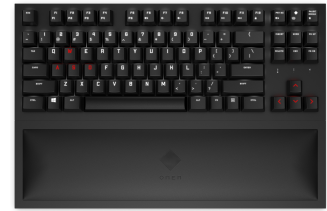

HP OMEN Spacer Wireless TKL Keyboard

Brand : HP

Product code: 9BU31AA

Product name : OMEN Spacer Wireless TKL Keyboard

- Keep it tidy with the TKL design, detachable cable and magnetic palm rest, which make for easy storage, packing, and comfort.
 - 100% anti-ghosting—with N-key rollover, press as many keys as you need at once and never miss a move.
 - Control lighting, macros, and customize your keyboard, all from the OMEN Command Center.
 - Customize LED lighting and brightness easily on-the-go with a simple on/off key.
- OMEN Spacer Wireless TKL Keyboard

HP OMEN Spacer Wireless TKL Keyboard:

Game on your terms, no strings attached

No wires, no worries. Now you can get a reliable and consistent connection, that's as fast as wired; and 100 million keystrokes guaranteed with CHERRY MX Brown Switches.

HP OMEN Spacer Wireless TKL Keyboard. Keyboard form factor: Full-size (100%). Keyboard style: Straight. Device interface: RF Wireless, Keyboard key switch: Mechanical. Wrist rest. Recommended usage: Gaming. Product colour: Black