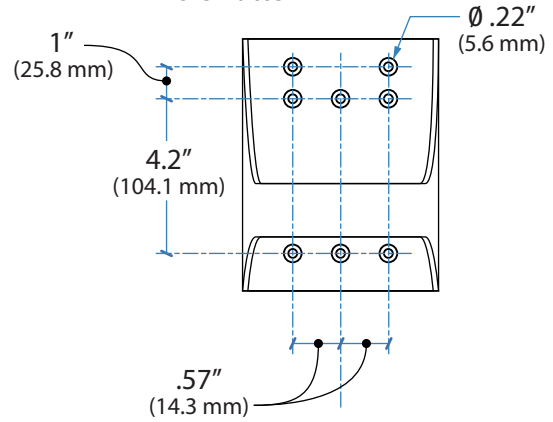

Wall Mounting Hole Pattern