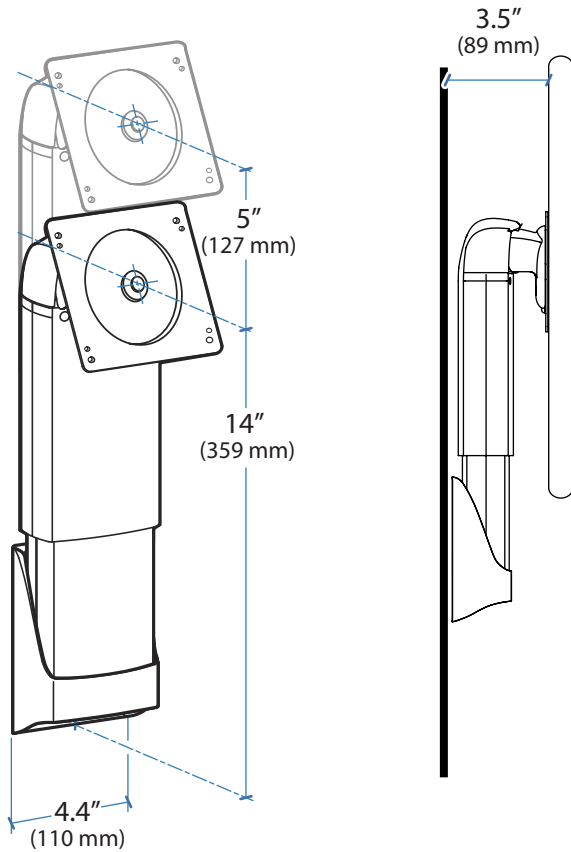

### 5" Lift Wall Mount

#### Dimensions

##### Side to Side

35° or less, depending on size of monitor