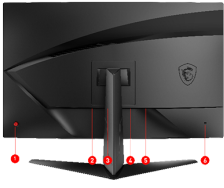

SPECIFICATIONS

Panel Size	27" (69cm)
Panel Resolution	1920 x 1080 (FHD)
Refresh Rate	170Hz
Response time	1ms
Panel Type	VA
Brightness (nits)	250 nits
Viewing Angle	178° (H) / 178° (V)
Aspect Ratio	16:9
Curvature	1500R
Contrast Ratio	3000:1
Active Display Area (mm)	596.736(H) x 335.664(V)
Pixel Pitch (H x V)	0.3108(H)x0.3108(V)
Surface Treatment	Anti-glare
Display Colors	16.7M
Adobe RGB / DCI-P3 / sRGB	90% / 93% / 117%
Video ports	1x DP(1.2a) 2x HDMI (1.4b)
Audio ports	1x Earphone out
Kensington Lock	Yes
VESA Mounting	100 x 100 mm
Control	5-way OSD navigation joystick
Power Type	External Adaptor 20V 2.25A
Power Input	100~240V, 50~60Hz
DYNAMIC REFRESH RATE TECHNOLOGY	FreeSync Premium
DCR	100000000:1
Power consumption	26W
Signal Frequency	53~183 KHz(H) / 48~170 Hz(V)
Adjustment (Tilt)	-5° ~ 20°
Dimension (W x D x H)	611.5 x 228.4 x 445.9 mm 611.5 x 86 x 372.8 mm (without stand)
Carton Dimension (W X D X H)	683 x 157 x 463 mm / 26.89 x 6.18 x 18.23 inch
Weight (NW / GW)	4.5 kg / 6.7 kg 3.9 kg (without stand)
Frameless Design	Yes

CONNECTIONS

1. 5-way joystick navigator
2. 1x DC Jack
3. 2x HDMI (1.4b)
4. 1x Display Port (1.2a)
5. 1x Earphone out
6. 1x Kensington lock