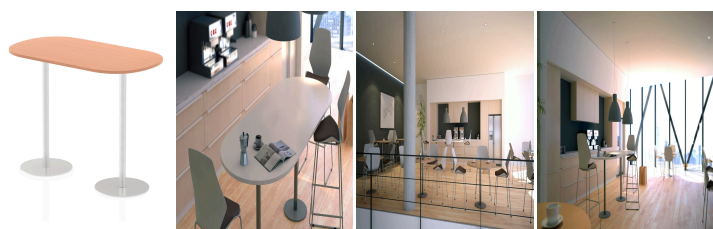

Italia Boardroom Table

SKU ITL0184

Colour:

Beech, Grey Oak, Maple, Oak, Walnut, White

Width:

1800, 2400

Leg Height:

1145mm, 475mm, 725mm

Details

Italia is the ultimate style statement - whether for meetings, conferences, boardrooms or dining areas. This table is topped by the clean lines of a heatproof, clean looking melamine worktop that requires minimum maintenance. Underneath the brushed steel trumpet base and post design looks striking and has the practicality of eliminating any knee and leg traps underneath.

25mm thick desk top profile | Dual, brushed stainless steel effect circular base (580mm diameter) | Brushed stainless steel pillars (76mm diameter) | Weighted base provides stability | Two part bolted frame system