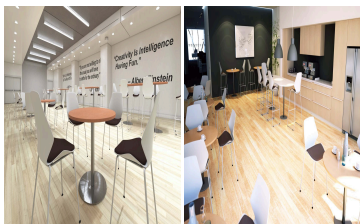

## Italia Round Poseur Table

SKU ITL0148

**Colour:**

Beech, Grey Oak, Maple, Oak, Walnut, White

**Width:**

1000, 1200, 600, 800

**Leg Height:**

1145mm, 475mm, 725mm

### Details

Italia is the ultimate style statement - whether for meetings, conferences, boardrooms or dining areas. This table is topped by the clean lines of a heatproof, clean looking melamine worktop that requires minimum maintenance. Underneath the brushed steel trumpet base and post design looks striking and has the practicality of eliminating any knee and leg traps underneath.