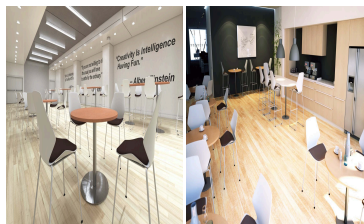

## Italia Round Poseur Table

SKU ITL0148

**Colour:**

Beech, Grey Oak, Maple, Oak, Walnut, White

**Width:**

1000, 1200, 600, 800

**Leg Height:**

1145mm, 475mm, 725mm

### Details

Italia is the ultimate style statement - whether for meetings, conferences, boardrooms or dining areas. This table is topped by the clean lines of a heatproof, clean looking melamine worktop that requires minimum maintenance. Underneath the brushed steel trumpet base and post design looks striking and has the practicality of eliminating any knee and leg traps underneath.