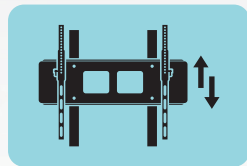

# Interactive Touch Screen Trolley

The AVF1068 Ideal for classrooms, exhibit halls, boardrooms, auditoriums where interaction with audience is important.

- Supports screens up to 120kg and max. VESA 800x800
- Compatible with most 50" to 120" screens
- Internal cable management
- Tilt screens up to 90°
- Free-moving wheels and brake
- Easy to assemble, fittings & assembly instructions included

VESA up to 800mm x 800mm

Height Adjustment

0° to +90° Tilt Screen Up

Load Capacity 120 kg

Locking Wheels

Cable Management

**AVF1068**

- For screens 50" to 120" up to 120 kg
- Tilt Angles: 0°, 15°, 30°, 45°, 60°, 75°, 90°

**Product Size:**  
20 kg / 44 lbs 80 x 30 x 20 cm

Technical drawing dimensions:  
 - Max height: 120.4 - 147.9cm  
 - Max width: 102.4 - 130cm  
 - Max depth: 89.2cm  
 - Max height to top of screen: 52.69cm  
 - Max height to bottom of screen: 89.2cm  
 - Max height to top of screen (tilted): 80.4 - 107.9cm  
 - Max height to bottom of screen (tilted): 36.8cm / 38.2cm  
 - Max height to top of screen (tilted): 0° or 15° or 30° or 45° or 60° or 75° or 90°