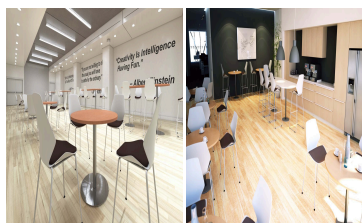

Details

Italia is the ultimate style statement - whether for meetings, conferences, boardrooms or dining areas. This table is topped by the clean lines of a heatproof, clean looking melamine worktop that requires minimum maintenance. Underneath the brushed steel trumpet base and post design looks striking and has the practicality of eliminating any knee and leg traps underneath.