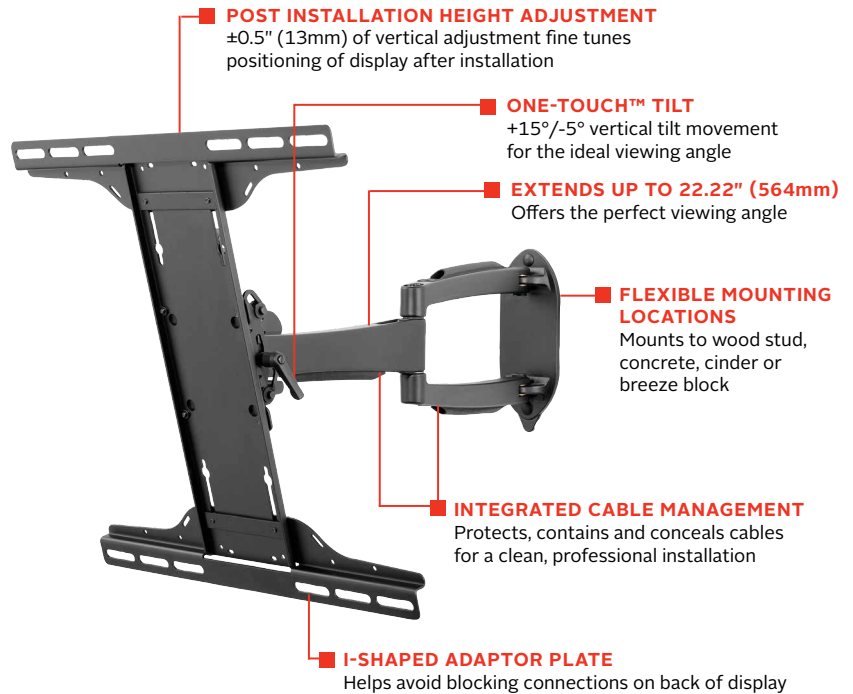

SA746PU

Mounting Pattern
400 x 400mm
(15.75" x 15.75")

Max Load
80lb
(36kg)

SMARTMOUNT®

Articulating Wall Mount

FOR 32" TO 50" DISPLAYS

The SmartMount® Articulating Wall Mount series offers the most versatile installation features and mounting options. The I-Shaped Adaptor plate's innovative design helps avoid blocking connections on back of display. Vertical adjustment ability allows for post installation leveling, making it easier than ever to find the perfect display position. With SA746PU, extend the display up to 22.22" (564mm) or fully-retract it to just 3.46" (88mm) from the wall for the perfect viewing position. The display can now simply be installed by a single person with the Hook-and-Hang™ system. One-Touch™ tilt technology offers +15°/-5° vertical tilt movement for the ideal viewing angle. Integrated cable management protects, contains and conceals cables for a clean installation.

- Universal mount accommodates 200 x 100 to 400 x 400mm VESA® mounting patterns
- Retracts to hold display just 3.46" (88mm) from the wall
- ±90° of pivot allows for perfect display positioning
- Easy leveling ±5° after display installation
- Quick and easy, Hook-and-Hang™ one-person installation
- Landscape or portrait mounting options increases display versatility
- Includes all necessary wall and display attachment hardware
- Design is UL listed and tested to four times stated load capacity

Swivel, tilt, extend or retract the display for the perfect viewing angle.

Integrated cable management keeps cords and cables out of the way.

Comes in color packaging with included installation hardware and easy to follow instructions.

Package Specifications

	PACKAGE SIZE (W x H x D)	PACKAGE SHIP WEIGHT	PACKAGE UPC CODE	PACKAGE CONTENTS	UNITS IN PACKAGE
SA746PU	20.38" x 5.13" x 12.50" (518 x 130 x 318mm)	13.8lb (6.3kg)	735029271901	Wall Mount, Wall and Display Installation Hardware, Installation Instructions	1