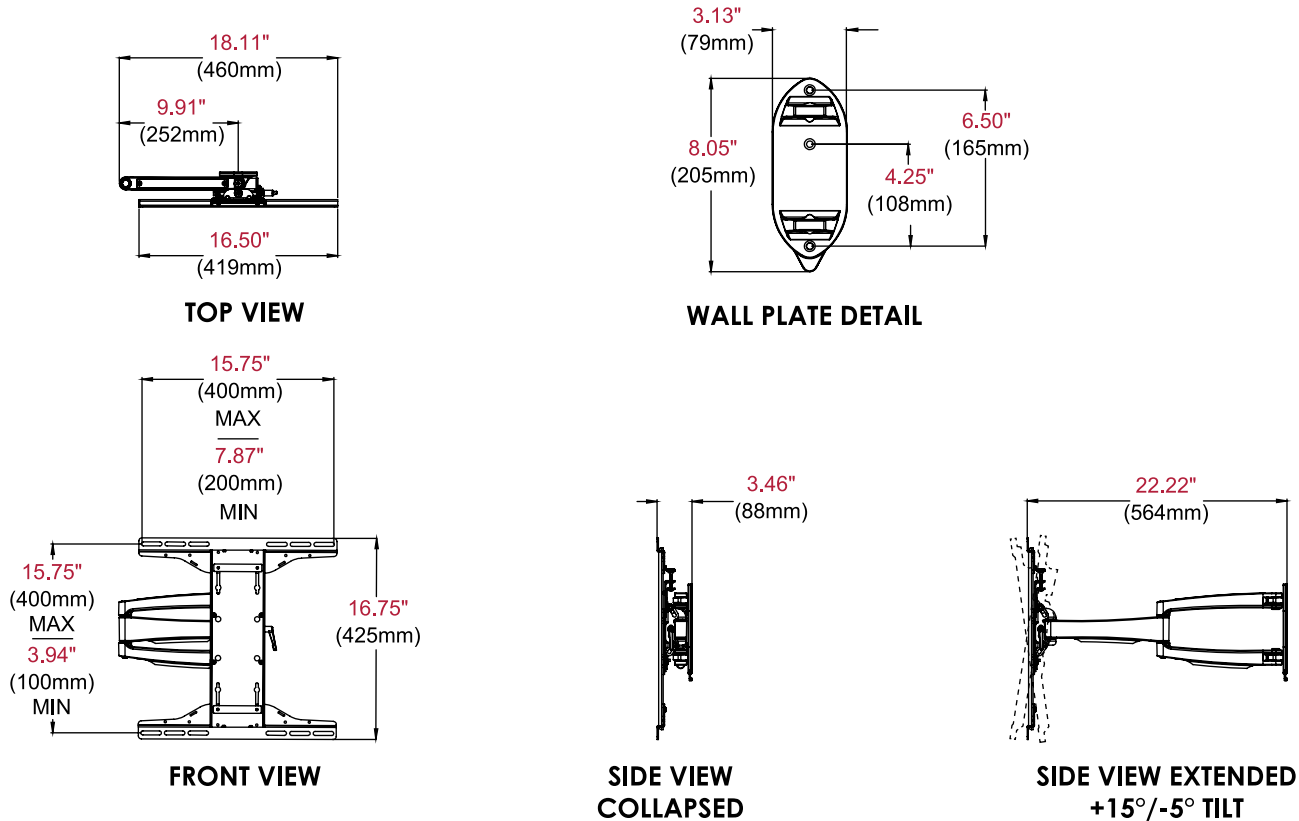

SA746PU	SmartMount® Articulating Wall Mount for 32" to 50" Displays

Product Specifications

	DIMENSIONS (W x H x D)	PRODUCT WEIGHT	LOAD CAPACITY	FINISH	AVAILABLE COLORS
SA746PU	18.11" x 16.75" x 3.46"-22.22" (460 x 425 x 88-564mm)	10.7lb (4.9kg)	80lb (36kg)	Scratch Resistant Fused Epoxy	Semi-Gloss Black

Package Specifications

	PACKAGE SIZE (W x H x D)	PACKAGE SHIP WEIGHT	PACKAGE UPC CODE	PACKAGE CONTENTS	UNITS IN PACKAGE
SA746PU	20.38" x 5.13" x 12.50" (518 x 130 x 318mm)	13.8lb (6.3kg)	735029271901	Wall Mount, Wall and Display Installation Hardware, Installation Instructions	1

Accessories

ACC-UCM: Universal AV Component Mount ESHV models: AV Wall Shelves RM12W: Rotational Mount Interface	IBA4-W: Easy Mount Recessed Low Voltage Cable Plate IBA5-W: Recessed Low Voltage Media Plate with Duplex Surge Suppressor WSP700/WSP701: Metal Stud Wall Plates for 16"/24" Center Metal Studs

All dimensions = **inch** (mm)

Architect Specifications

The SmartMount® Articulating Wall Mount shall be a Peerless-AV model SA746PU and shall be located where indicated on the plans. Assembly and installation shall be done according to instructions provided by the manufacturer.

Visit peerless-av.com to see the complete line of AV solutions from Peerless-AV, including outdoor displays, wireless, kiosks, digital audio, display mounts, projector mounts, carts/stands, and a full assortment of accessories.

Peerless-AV
2300 White Oak Circle
Aurora, IL 60502 USA
(800) 865-2112
(630) 375-5100
Fax: (800) 359-6500

Peerless-AV EMEA
Unit 3 Watford Interchange
Colonial Way, Watford
Herts, WD24 4WP
United Kingdom
+44 (0) 1923 200100
Fax: +44 (0) 1923 200101

Peerless-AV Latin America
Ave de las Industrias 413
Parque Industrial Escobedo
Escobedo, N.L.,
Mexico 66062
+52 (81) 8384-8300
Fax: +52 (81) 8384-8360