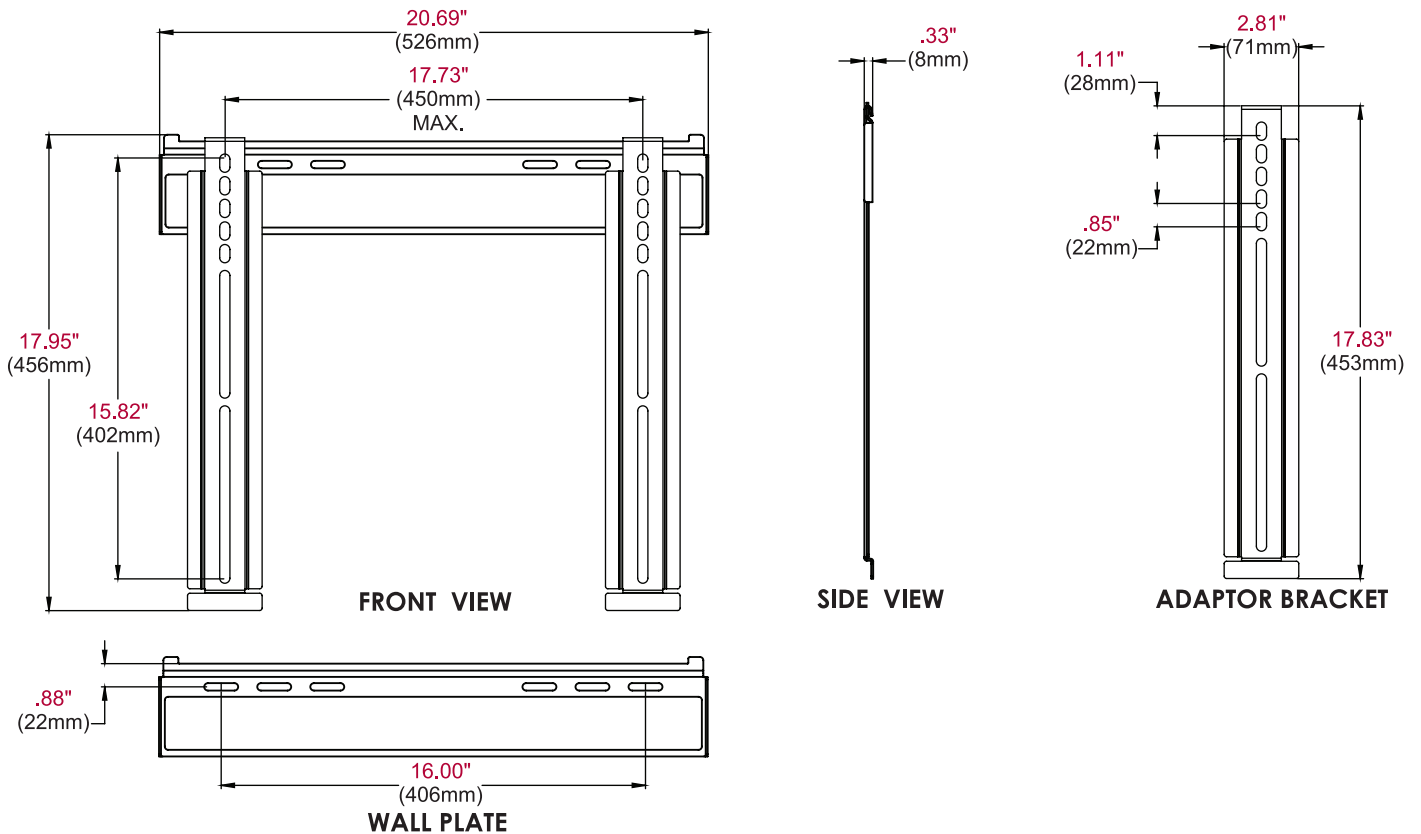

SUF640P DesignerSeries™ Universal Ultra Slim Flat Wall Mount for 37" to 50" Ultra-Thin Displays

Product Specifications

	DIMENSIONS (W x H x D)	PRODUCT WEIGHT	LOAD CAPACITY	FINISH	AVAILABLE COLORS
SUF640P	20.69" x 17.95" x .33.00" (526 x 456 x 8mm)	4.1lb (1.9kg)	150lb (68kg)	Scratch Resistant Fused Epoxy	Gloss Black

Package Specifications

	PACKAGE SIZE (W x H x D)	PACKAGE SHIP WEIGHT	PACKAGE UPC CODE	PACKAGE CONTENTS	UNITS IN PACKAGE
SUF640P	22.375" x 2.375" x 5.25" (568 x 60 x 133mm)	4.7lb (2.2kg)	735029258353	Wall Plate, Universal Display Adaptors, Mounting and Display Attachment Hardware	1

Accessories

- **ACC215:** 2-pack Metal Stud Fastener Kit
- **ACC952:** Above Display SUF Security Lock Accessory
- **ESHV models:** AV Wall Shelves
- **IBA2(-W), IBA2AC(-W), IBA3(-W), IBA3AC(-W):** Recessed Cable Management and Power Storage Accessory Box
- **IBA4-W:** Easy Mount Recessed Low Voltage Cable Plate
- **IBA5-W:** Recessed Low Voltage Media Plate with Duplex Surge Suppressor

All dimensions = inch (mm)

Architect Specifications

The DesignerSeries™ Universal Ultra Slim Flat Wall Mount shall be a Peerless-AV model SUF640P and shall be located where indicated on the plans. Assembly and installation shall be done according to instructions provided by the manufacturer.

Visit peerless-av.com to see the complete line of AV solutions from Peerless-AV, including outdoor displays, wireless, kiosks, digital audio, display mounts, projector mounts, carts/stands, and a full assortment of accessories.

Peerless-AV
2300 White Oak Circle
Aurora, IL 60502 USA
(800) 865-2112
(630) 375-5100
Fax: (800) 359-6500

Peerless-AV EMEA
Unit 3 Watford Interchange
Colonial Way, Watford
Herts, WD24 4WP
United Kingdom
+44 (0) 1923 200100
Fax: +44 (0) 1923 200101

Peerless-AV Latin America
Ave de las Industrias 413
Parque Industrial Escobedo
Escobedo, N.L.,
Mexico 66062
+52 (81) 8384-8300
Fax: +52 (81) 8384-8360