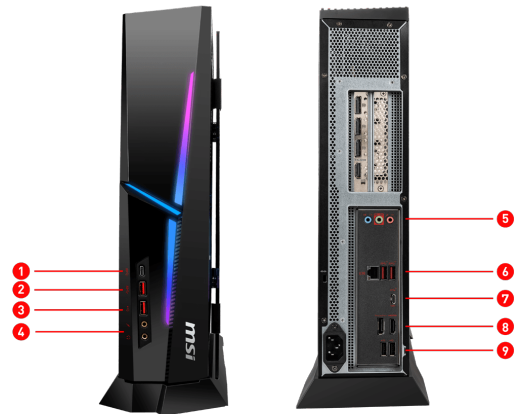

FEATURES

Intel 13th Gen Processors

Equipped with 13th Gen Intel® Core™ i7 processor.

GeForce RTX™ Graphics Card

Built with MSI GeForce RTX™ Graphics Card.

Compact Size

The same performance as a big rig but in a powerful small-sized chassis so you can take it anywhere.

Silent Storm Cooling 3

Exclusive, silent and powerful cooling system that embraces several separated chambers for component cooling.

Tempered glass

Door-like tempered glass side panel with a thickness of 4mm are at your disposal with this gaming desktop.

Wi-Fi 6E

The latest WiFi 6E delivers stunning speed while keeps the network smooth and stable even when sharing the network with numerous users.

CONNECTIONS

1. 1 x USB 3.2 Gen 1 Type C	2. 1 x USB 3.2 Gen 1 Type A
3. 1 x USB 2.0 Type A	4. 1 x Mic in / 1 x Headphone out
5. 3 x Audio jacks	6. 1 x RJ45(2.5G) / 2x USB 3.2 Gen 2 Type A / Kensington Lock
7. 1 x USB 3.2 Gen 2 Type C	8. 1 x DP out(1.4) / 1 x HDMI™ 2.0(Support 4K@60Hz as specified in HDMI 2.0)
9. 2 x USB 2.0 Type A