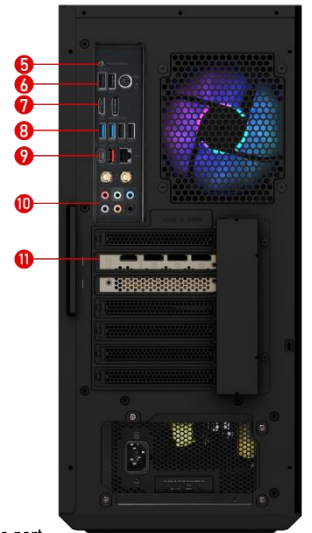

See-through side panel

Looking for some versatility on the style of your gaming PC? You are in the right place.

Mystic Light

Make your build look on fire or cold as ice. You are in control. Customize colors and effects with RGB LED.

Easy to upgrade

Easy to access and upgrade components to keep the system up to date with the latest hardware. EZ M.2 Clip assist users install an M.2 SSD quickly and effortlessly.

Wi-Fi 6E

The latest WiFi 6E delivers stunning speed while keeps the network smooth and stable even when sharing the network with numerous users.

## CONNECTIONS

- 1 x Headphones / 1 x Microphone
- 2 x USB 3.2 Gen 1 Type A
- 1 x USB 3.2 Gen 2 Type C
- HDD LED
- Flash BIOS Button
- 2 x USB 2.0 Type A / 1 x PS/2 Combo port
- 1 x HDMI out / 1 x Display Port out
- 2 x USB 3.2 Gen 1 Type A / 2 x USB 2.0 Type A
- 1 x USB 3.2 Gen 2x2 Type C / 1 x USB 3.2 Gen 2 Type A / 1 x RJ45 (2.5G LAN)
- 6x Audio jacks
- 1x HDMI™ (Supports 4K@120Hz HDR, 8K@60Hz HDR, and Variable Refresh Rate as specified in HDMI) / 3x DisplayPort (1.4a)