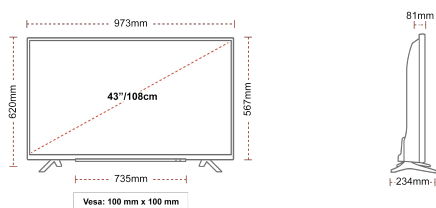

SIZE

DISPLAY

Screen Size (inch / cm)	43" / 108cm
Panel Type	Direct Back Light (DLED)
Resolution	Ultra HD (3840 x 2160)
Brightness	350

SOUND

Dolby Audio™	Yes
Audio Output Power (RMS)	2x10W
Speaker Type	Down Firing
Internal Subwoofer	No
Sound Modes	Music, Movie, Speech, Classic, Flat, User
DTS	No
Taajuuskorjain	5 band
Onkyo	No

MECHANICAL

Boxed dimensions (mm)	1085 x 154 x 710
Dimensions with stand (mm)	973 x 234 x 620
Dimensions without Stand (mm)	973 x 81 x 567
Gross Weight (kg)	11
Net Weight (kg)	7,5
VESA (Wall mount) WxH	100mm x 100mm
Screw Size	M4