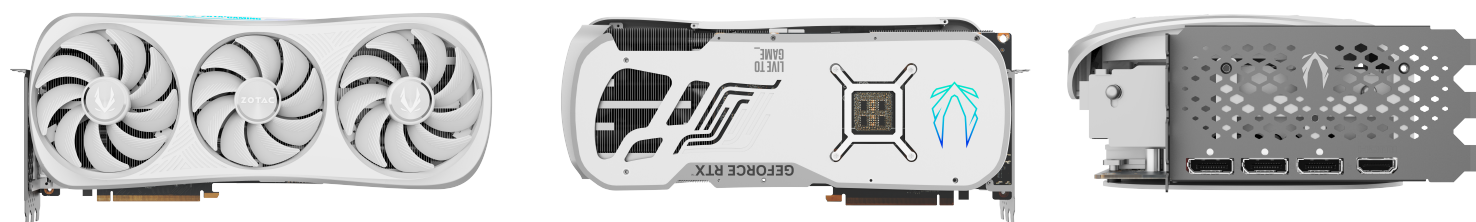

GEFORCE RTX 4090 TRINITY OC WHITE EDITION

SKU: ZT-D40900Q-10P | EAN: 4895173626845 | UPC: 810012083690

Leveraging an all-new aerodynamic inspired design, the ZOTAC GAMING GeForce RTX 4090 Trinity OC White Edition utilizes the world's most advanced gaming GPU powered by the NVIDIA Ada Lovelace architecture. Using cutting-edge cooling technologies derived from the flagship model, the Trinity OC White Edition packs the punch to offer gamers the needed blistering FPS in the latest titles.

KEY FEATURES

- NVIDIA Ada Lovelace streaming multiprocessors: Up to 2x performance and power efficiency
- 4th generation tensor cores: Up to 4X performance with DLSS 3 vs. brute-force rendering
- 3rd generation RT cores: Up to 2X ray tracing performance
- NVIDIA DLSS 3
- Game Ready and NVIDIA Studio Drivers
- NVIDIA® GeForce Experience™
- NVIDIA Broadcast, NVIDIA G-SYNC®
- NVIDIA GPU Boost™
- 24GB GDDR6X Graphics Memory
- IceStorm 3.0 Advanced Cooling
- FREEZE Fan Stop, Active Fan Control
- SPECTRA 2.0 RGB Lighting (compatible with external LED strip)
- Dual BIOS
- Metal Backplate
- ZOTAC GAMING FireStorm Utility

TECHNICAL SPECIFICATIONS

SPECIFICATIONS

- NVIDIA GeForce RTX 4090 GPU
- 16384 CUDA cores
- 24GB GDDR6X memory
- 384-bit memory bus
- Engine boost clock: 2535 MHz
- Memory clock: 21 Gbps
- PCI Express 4.0 x16

INSIDE THE BOX

- ZOTAC GAMING GeForce RTX 4090 Trinity OC White Edition
- GPU Support Stand
- 3-pin RGB Header Cable
- 4x 8-pin-to-12VHPWR cable
- User Manual

DIMENSIONS

Product:

- Length: 356.1mm (14in)
- Height: 150.1mm (5.9in)
- Width: 3.5 slot (71.4mm) (2.8in)