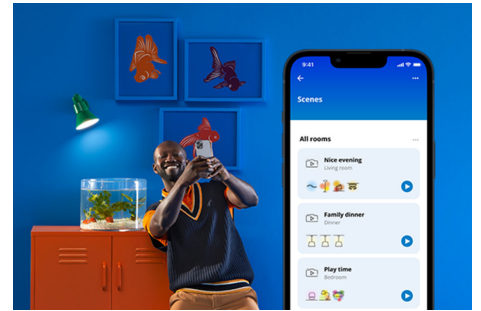

Wi-Fi BLE 60W A60 E27 927-65 CL 2PF/6

Get smart light with a vintage look with the WiZ Filament bulb with an E27 base, which offers warm or cool white light. Use with the WiZ app or your voice to dim and brighten or use preset light modes on Wi-Fi setups.

PRODUCT HIGHLIGHTS

- Tunable white smart bulb
- Up to 806 lumens
- Easy plug and play
- Control with app or voice

Smart lighting functionalities easy to set up

Enjoy the benefits of smart features instantly, just by connecting your WiZ light to your Wi-Fi network. Control lights easily when you're away from home and scheduling lights to go on and off automatically. No need to install additional hardware such as hub or gateway!

Set up lights to follow your own schedule

Automate your smart lights to follow your daily or weekly routines. Schedule your lights to turn on in the morning or before you arrive home, and to keep them off to save energy, when they are not necessary.

Create your perfect light scene

Make your own mix of different colour and white lights modes to create the perfect light ambience for your daily moment. Simply save your new Scene and select it anytime with the WiZ app or voice.