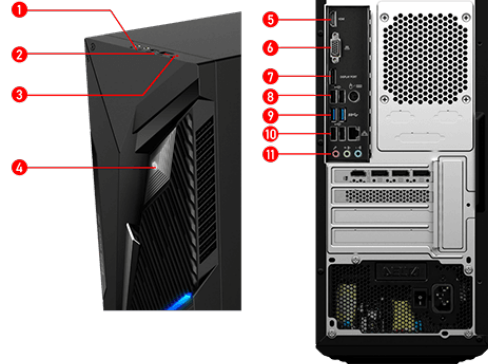

CONNECTIONS

- | | |
|------------------------------|--|
| 1. 1xHeadphones/1xMicrophone | 2. 1xUSB 3.2 Gen 1 Type C/1xUSB 3.2 Gen 1 Type A |
| 3. HDD LED | 4. Power button |
| 5. 1x HDMI™ out | 6. 1x VGA (D-sub) |
| 7. 1x Display Port out | 8. 2 x USB 2.0 Type A/ 1x PS/2 Combo port |
| 9. USB 3.2 Gen 1 Type A | 10. 2x USB 2.0 Type A/1x RJ45 (1G LAN) |
| 11. 3x Audio jacks | |