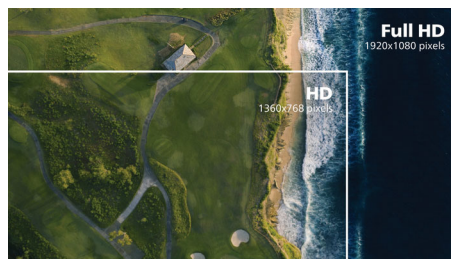

16:9 Full HD display

Picture quality matters. Regular displays deliver quality, but you expect more. This display features enhanced Full HD 1920 x 1080 resolution. With Full HD for crisp detail paired with high brightness, incredible contrast and realistic colours, expect a true-to-life picture.