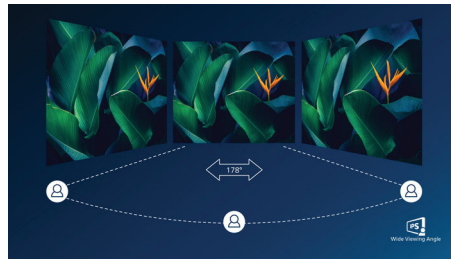

USB-C connection

This Philips display features a USB type-C connector with power delivery. With intelligent and flexible power management, you can power charge your compatible device directly. Its slim, reversible USB-C allows for easy, one-cable connection. You can watch high-resolution video and transfer data at super speed, while powering up and recharging your compatible device at the same time.

1 ms MPRT fast response

MPRT (motion picture response time) is a more intuitive way to describe response time,

which directly refers to the duration between seeing blurry noise and clean, crisp images. The Philips gaming monitor with 1 ms MPRT effectively eliminates smearing and motion blur and delivers sharper and more precise visuals to enhance your gaming experience. The best choice for playing thrilling and twitch-sensitive games.

IPS technology

IPS displays use an advanced technology that gives you extra-wide viewing angles of 178/178 degrees, making it possible to view the display from almost any angle. Unlike standard TN panels, IPS displays give you remarkably crisp images with vivid colours, making them ideal not only for Photos, movies and web browsing, but also for professional applications that demand colour accuracy and consistent brightness at all times.