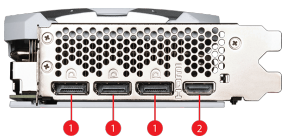

SPECIFICATIONS

Model Name	GeForce RTX™ 4070 Ti SUPER 16G VENTUS 2X WHITE OC
Graphics Processing Unit	NVIDIA® GeForce RTX™ 4070 Ti SUPER
Interface	PCI Express® Gen 4
Core Clocks	Extreme Performance: 2655 MHz (MSI Center) Boost: 2640 MHz
CUDA® CORES	8448 Units
Memory Speed	21 Gbps
Memory	16GB GDDR6X
Memory Bus	256-bit
Output	DisplayPort x 3 (v1.4a) HDMI™ x 1 (Supports 4K@120Hz HDR, 8K@60Hz HDR, and Variable Refresh Rate as specified in HDMI™ 2.1a)
HDCP Support	Y
Power consumption	285 W
Power connectors	16-pin x 1
Recommended PSU	700 W
Card Dimension (mm)	242 x 125 x 51 mm
Weight (Card / Package)	882 g / 1214 g
DirectX Version Support	12 Ultimate
OpenGL Version Support	4.6
Maximum Displays	4
G-SYNC® technology	Y
Digital Maximum Resolution	7680 x 4320

CONNECTIONS

1. DisplayPort
2. HDMI™

FEATURES

- Dual Fan**
Two fans and a huge heatsink ensure a cool and quiet experience for you.
- TORX FAN 4.0**
A masterpiece of teamwork, fan blades work in pairs to create unprecedented levels of focused air pressure.
- Copper Baseplate**
A solid nickel-plated copper baseplate transfers heat from the GPU to all heat pipes for better cooling.
- Core Pipe**
Precision-machined heat pipes ensure max contact to the GPU and spread heat along the full length of the heatsink.
- Reinforcing Backplate**
The reinforcing backplate features a flow-through design that provides additional ventilation.
- Zero Frozr**
The fans completely stop when temperatures are relatively low, eliminating all noise.
- MSI Center**
The exclusive MSI Center software lets you monitor, tweak and optimize MSI products in real-time.
- Afterburner**
Take full control with the most recognized and widely used graphics card overlocking software in the world.