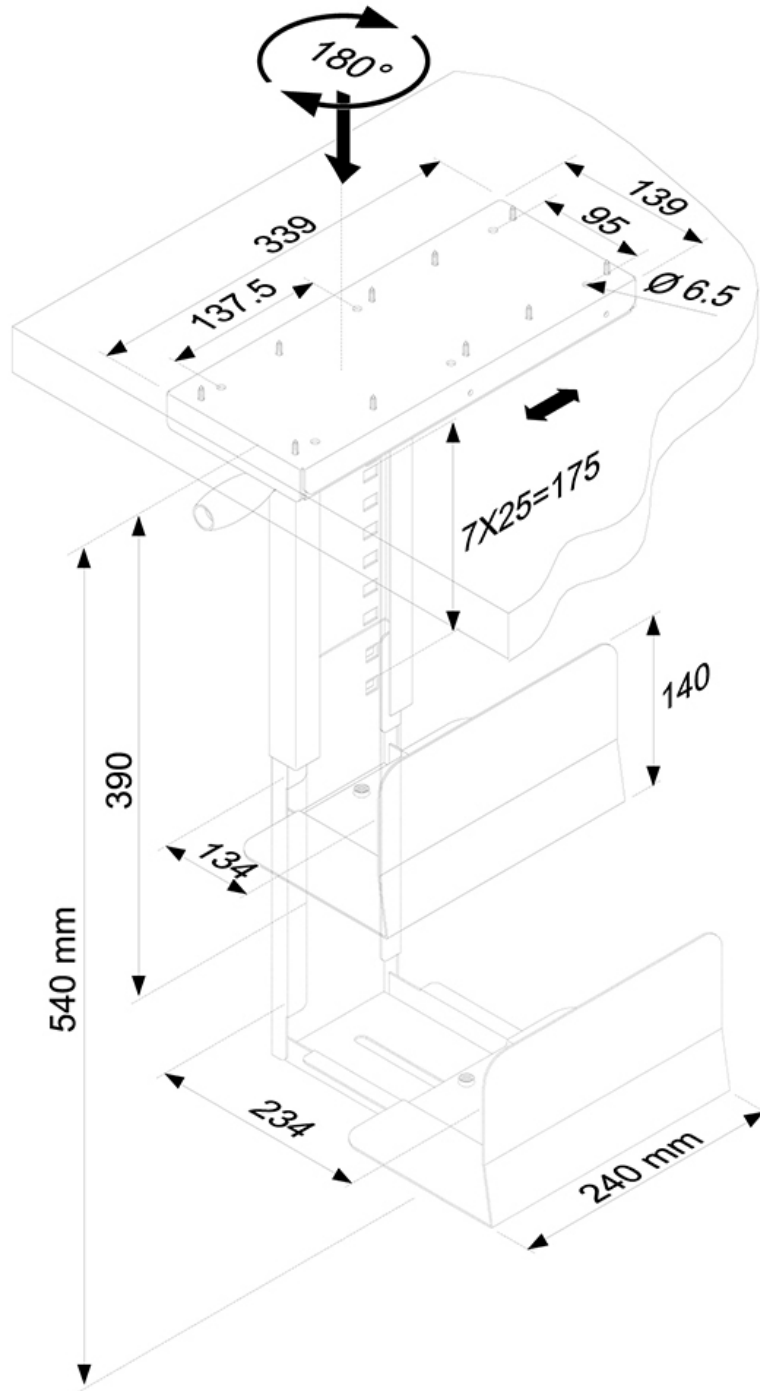

CPU-D250BLACK

SPECIFICATIONS

GENERAL

Min. weight	0 kg (per screen)
Max. weight	30 kg (per screen)

FUNCTIONALITY

Type	Swivel
Height adjustment	39-54 cm
Width adjustment	13-23 cm
Swivel (degrees)	180°
Adjustment type	Manual

NEOMOUNTS CPU HOLDER

Neomounts Slidable Under Desk PC Mount (Suitable PC Dimensions -Height: 39-54 cm / Width: 13-23 cm) - Black

This Neomounts CPU mount, model CPU-D250BLACK, allows you to mount a computer under a desk. A CPU mount creates a neat and clean desk because it is stored under the desk and doesn't use any valuable desk space. Increase the lifetime of your CPU due to reduction in dust and dirt from floors. Keep the workplace clean without computers on the floor.

Easy to adjust in width and depth to fit most desktop and tower PCs. The specifications listed show maximum and minimum width and depth of the mount.

All installation material is included with the product.

CPU-D250BLACK

NEOMOUNTS CPU HOLDER

Neomounts

Measuring unit: mm