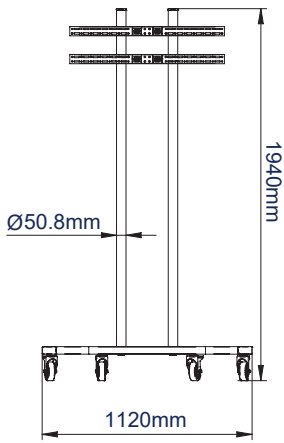

FRONT VIEW WITH CASTORS