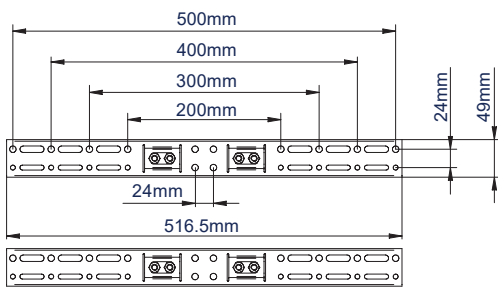

INTERFACE ARMS FOR SCREEN FIXINGS UP TO 500