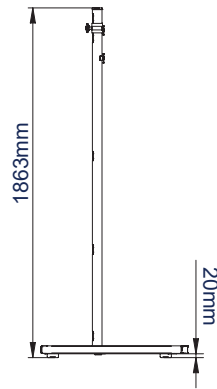

SIDE VIEW WITH LEVELLING FEET