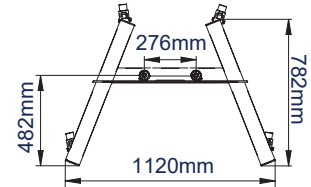

TROLLEY BASE