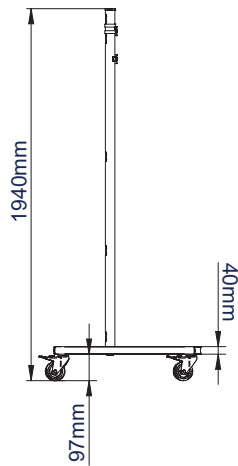

SIDE VIEW WITH CASTORS