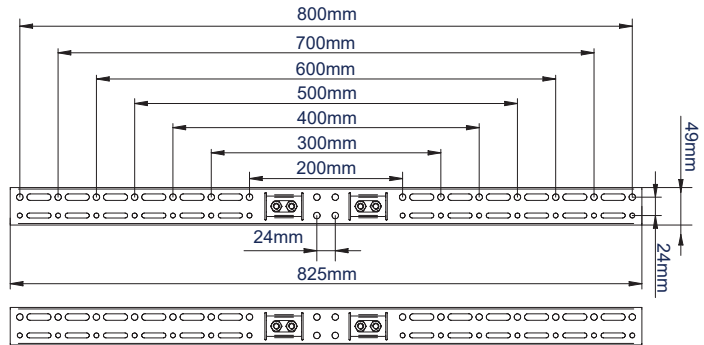

INTERFACE ARMS FOR SCREEN FIXINGS UP TO 800

PACKING INFORMATION

PLEASE NOTE, THIS IS A **MULTI-BOX** ITEM

COLOUR:	ORDER REF:	EAN CODE:	MASTER CARTON QTY:	INNER CARTON QTY:	MASTER CARTON WEIGHT:	MASTER CARTON CUBE:
Black	BT8503/B	5019318085451	1	0	17.3kg / 7.4kg	0.075cbm / 0.012cbm