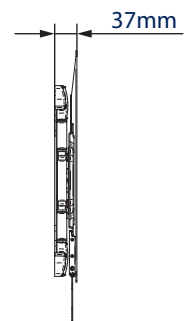

SIDE VIEW - FLAT TO WALL

PACKING INFORMATION

ORIGINAL DESIGNS BY B-TECH AV MOUNTS - REGISTERED DESIGNS & PATENTS APPLY

COLOUR:	ORDER REF:	EAN CODE:	MASTER CARTON QTY:	INNER CARTON QTY:	MASTER CARTON WEIGHT:	MASTER CARTON CUBE:
Black	BT8221/B	5019318759031	2	0	16.25kg	0.069cbm
White	BT8221/W	5019318759598	2	0	16.25kg	0.069cbm