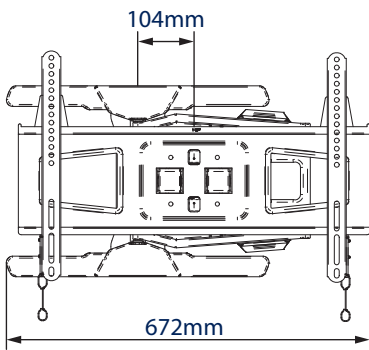

FRONT VIEW - FLAT TO WALL