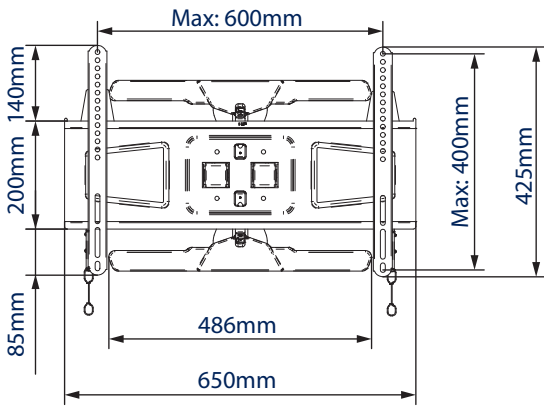

FRONT VIEW - MAXIMUM EXTENSION