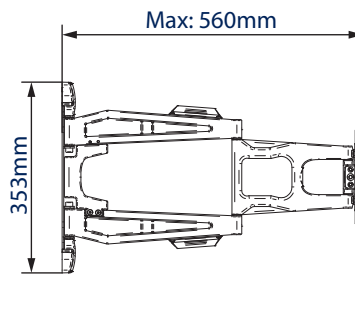

SIDE VIEW - MAXIMUM EXTENSION