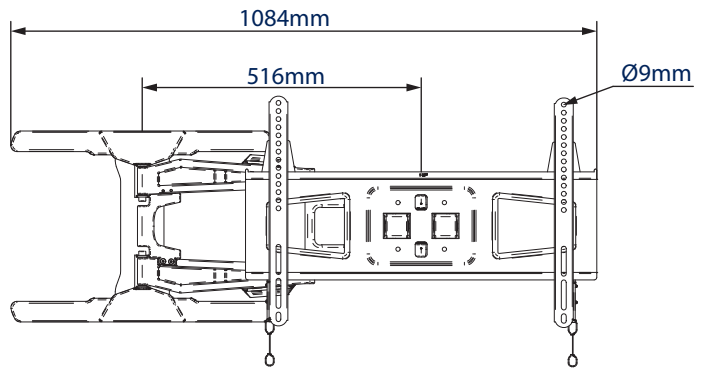

FRONT VIEW WITH ARM EXTENDED TO SIDE